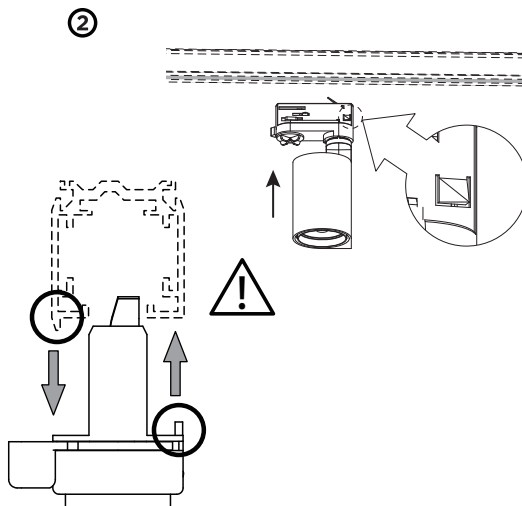

SQUBE 2.0 ON TRACK

04-Feb.-2017

2.0 LED

LED 12W | 220-240VAC | 50-60Hz | COB 3-step | incl. PS | phase-cut dim

CE IP20 0,3m 24° 90° 355°

white texture	144364W
black texture	144364B

LIGHT COLOUR

2700K >80CRI 780lm	2
3000K >80CRI 810lm	4

OPTIONAL

dimmer	90019017
for switch	
for din rail	90019018

DIMENSIONS

MOUNTING INSTRUCTION

- ① Make sure the knob is on the OFF position.
- ② Push the fixture into the track.
- ③ Turn the knob to the Lock position.
- ④ Select the phase.

The light source of the integrated LED is not replaceable;
When the light source reaches its end of life the whole
luminaire shall be replaced.

Caution, risk of electric shock

WEVER & DUCRÉ
LIGHTING

www.weverducre.com