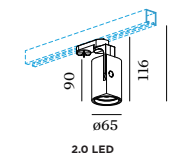

SQUBE 2.0 ON TRACK

04-Feb.-2017

2.0 LED

LED 12W | 220-240VAC | 50-60Hz | COB 3-step | incl. PS | phase-cut dim

CE IP20 0,3m 24° 90° 355°

white texture	144364W
black texture	144364B

LIGHT COLOUR

2700K >80CRI 780lm	2
3000K >80CRI 810lm	4

OPTIONAL

dimmer	90019017
for switch	
for din rail	90019018

DIMENSIONS

MOUNTING INSTRUCTION

- ① Make sure the knob is on the OFF position.
- ② Push the fixture into the track.
- ③ Turn the knob to the Lock position.
- ④ Select the phase.