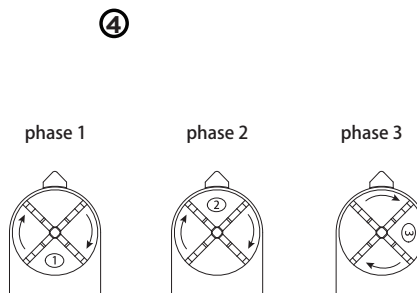

SQUBE 2.0 ON TRACK

04-Feb.-2017

2.0 LED

LED 12W | 220-240VAC | 50-60Hz | COB 3-step | incl. PS | phase-cut dim

CE IP20 0,3m 24° 90° 355°

white texture	144364W
black texture	144364B

LIGHT COLOUR

2700K >80CRI 780lm	2
3000K >80CRI 810lm	4

OPTIONAL

dimmer	90019017
for switch	
for din rail	90019018

DIMENSIONS

MOUNTING INSTRUCTION

- ① Make sure the knob is on the OFF position.
- ② Push the fixture into the track.
- ③ Turn the knob to the Lock position.
- ④ Select the phase.