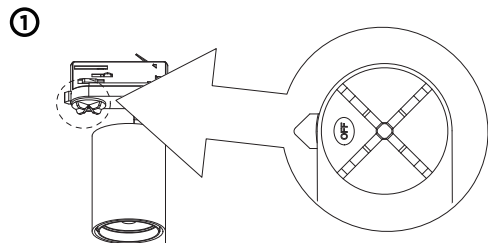

SQUBE 2.0 ON TRACK

04-Feb.-2017

2.0 LED

LED 12W | 220-240VAC | 50-60Hz | COB 3-step | incl. PS | phase-cut dim

CE IP20 0,3m 24° 90° 355°

white texture	144364W
black texture	144364B

LIGHT COLOUR

2700K >80CRI 780lm	2
3000K >80CRI 810lm	4

OPTIONAL

dimmer	90019017
for switch	
for din rail	90019018

DIMENSIONS

MOUNTING INSTRUCTION

- ① Make sure the knob is on the OFF position.
- ② Push the fixture into the track.
- ③ Turn the knob to the Lock position.
- ④ Select the phase.