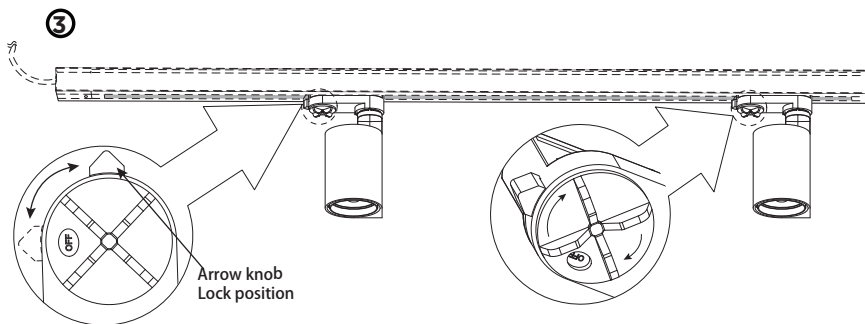

SQUBE 2.0 ON TRACK

04-Feb.-2017

2.0 LED

LED 12W | 220-240VAC | 50-60Hz | COB 3-step | incl. PS | phase-cut dim

CE IP20 0,3m 24° 90° 355°

white texture	144364W
black texture	144364B

LIGHT COLOUR

2700K >80CRI 780lm	2
3000K >80CRI 810lm	4

OPTIONAL

dimmer	90019017
for switch	
for din rail	90019018

DIMENSIONS

MOUNTING INSTRUCTION

- ① Make sure the knob is on the OFF position.
- ② Push the fixture into the track.
- ③ Turn the knob to the Lock position.
- ④ Select the phase.