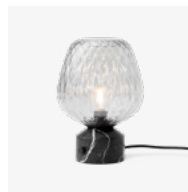

Blown ^{SW6}
Samuel Wilkinson
2014

H: 23cm / 9in

Glass shade: Ø23cm / 9in H: 23cm / 9in
Base: Ø: 12cm / 4.7in, H: 12cm / 4.7in

Blown^{SW6} Samuel Wilkinson 2014

Product category

Table lamp

Environment

Indoor

Material

Mouth blown glass, Nero Marquina marble, fabric cord

Production process

The glass is mouth blown into a mold. The base is made from milled and honed marble.

Dimensions

Ø: 28cm / 11in, H: 28cm / 11in

→ Stock item

Silver Lustre

Related products

SW3

SW4

SW5

→ Silver Lustre