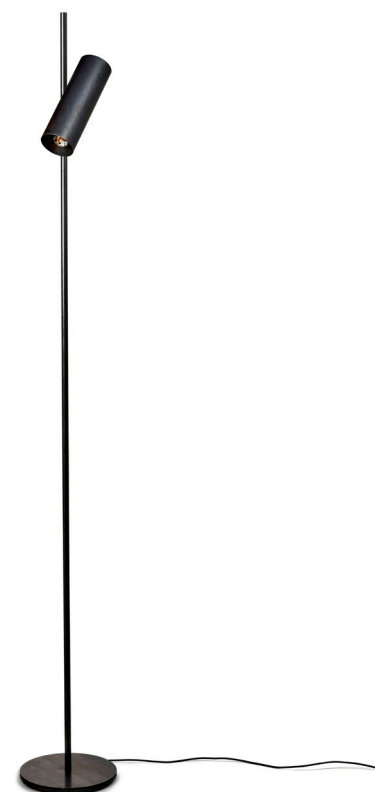

SOFISTICATO

Koen Van Guijze

SERAX

PRODUCT INFO

Sofisticato Nr. 16
B7219373

TYPE

Floor Lamp

MATERIAL

Blue Steel

CORD LENGTH

3500 mm

SWITCH

Footswitch - dimmable

LIGHT SOURCE

LED E27

MAX WATT

5 W

LAMP

Not included

CERTIFICATION

Class 1

ENVIRONMENT

Indoor

Find the complete manual,
in the Safety Directions.