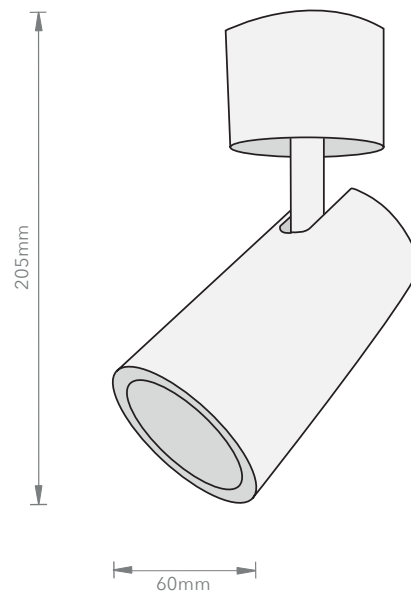

SOFISTICATO

Koen Van Guijze

SERAX

PRODUCT INFO

Sofisticato Nr. 04
B7219363

TYPE

Ceiling Lamp

MATERIAL

Blue Steel

CORD LENGTH

None

SWITCH

None

LIGHT SOURCE

LED GU10

MAX WATT

5 W

LAMP

Not included

CERTIFICATION

Class 1

ENVIRONMENT

Indoor

Find the complete manual,
in the Safety Directions.