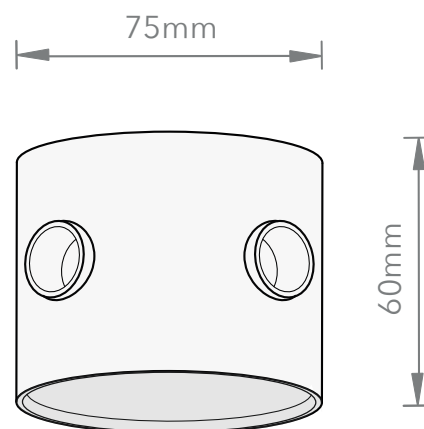

SOFISTICATO

Koen Van Guijze

SERAX

PRODUCT INFO

Sofisticato Nr. 34B
B7220400

TYPE

Connector 4 holes

MATERIAL

Blue Steel

CORD LENGTH

None

SWITCH

None

LIGHT SOURCE

/

MAX WATT

/

LAMP

/

CERTIFICATION

Class 1

ENVIRONMENT

Indoor

Find the complete manual,
in the Safety Directions.