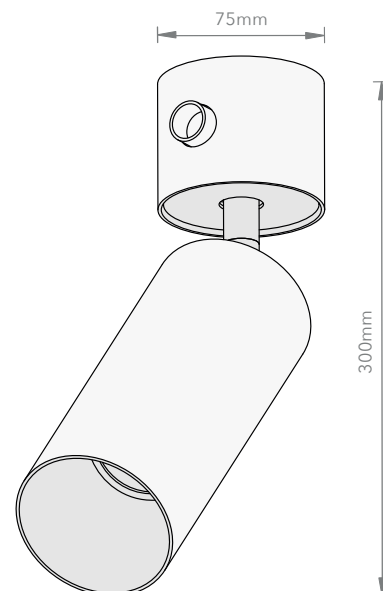

SOFISTICATO

Koen Van Guijze

SERAX

PRODUCT INFO

Sofisticato Nr. 30
B7220388

TYPE

Ceiling Spotlight

MATERIAL

Blue Steel

CORD LENGTH

None

SWITCH

None

LIGHT SOURCE

LED GU10

MAX WATT

5 W

LAMP

Not included

CERTIFICATION

Class 1

ENVIRONMENT

Indoor

Find the complete manual,
in the Safety Directions.