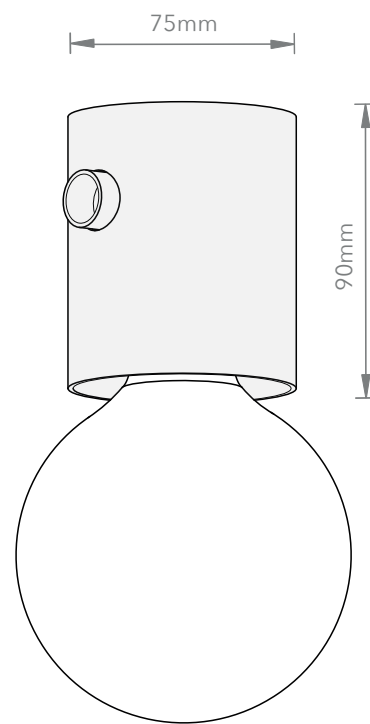

SOFISTICATO

Koen Van Guijze

SERAX

PRODUCT INFO

Sofisticato Nr. 31
B7220389

TYPE

Ceiling Lamp

MATERIAL

Blue Steel

CORD LENGTH

None

SWITCH

None

LIGHT SOURCE

LED E27

MAX WATT

5 W

LAMP

Not included

CERTIFICATION

Class 1

ENVIRONMENT

Indoor

Find the complete manual,
in the Safety Directions.