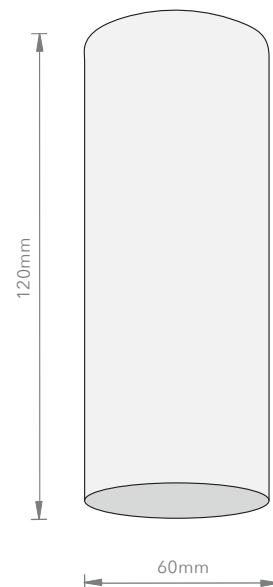

SOFISTICATO

Koen Van Guijze

SERAX

PRODUCT INFO

Sofisticato Nr. 02
B7219361

TYPE

Ceiling Lamp

MATERIAL

Blue Steel

CORD LENGTH

None

SWITCH

None

LIGHT SOURCE

LED GU10

MAX WATT

5 W

LAMP

Not included

CERTIFICATION

Class 1

ENVIRONMENT

Indoor

Find the complete manual,
in the Safety Directions.