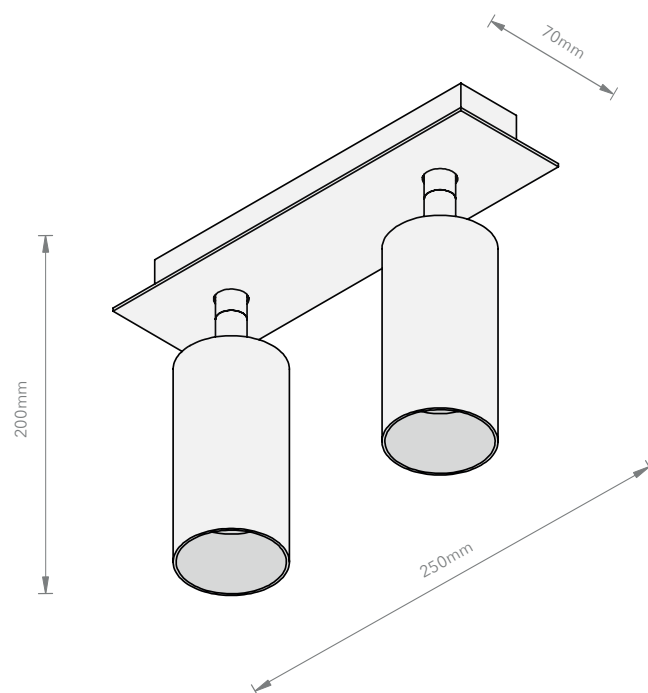

SOFISTICATO

Koen Van Guijze

SERAX

PRODUCT INFO

Sofisticato Nr. 21
B7219379

TYPE

Ceiling Fixture

MATERIAL

Blue Steel

CORD LENGTH

None

SWITCH

None

LIGHT SOURCE

LED GU10

MAX WATT

5 W

LAMP

Not included

CERTIFICATION

Class 1

ENVIRONMENT

Indoor

Find the complete manual,
in the Safety Directions.