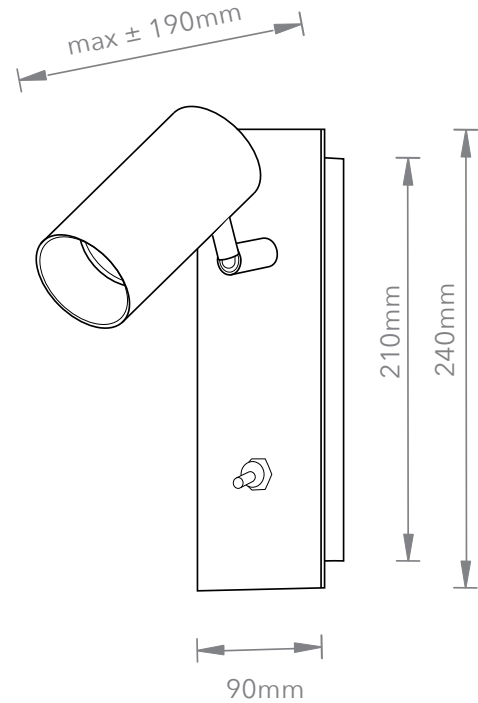

SOFISTICATO

Koen Van Guijze

SERAX

PRODUCT INFO

Sofisticato Nr. 39
B7220397

TYPE

Wall Lamp

MATERIAL

Blue Steel

CORD LENGTH

None

SWITCH

Handswitch

LIGHT SOURCE

LED GU10

MAX WATT

5 W

LAMP

LED GU10

CERTIFICATION

Class 1

ENVIRONMENT

Indoor

Find the complete manual,
in the Safety Directions.