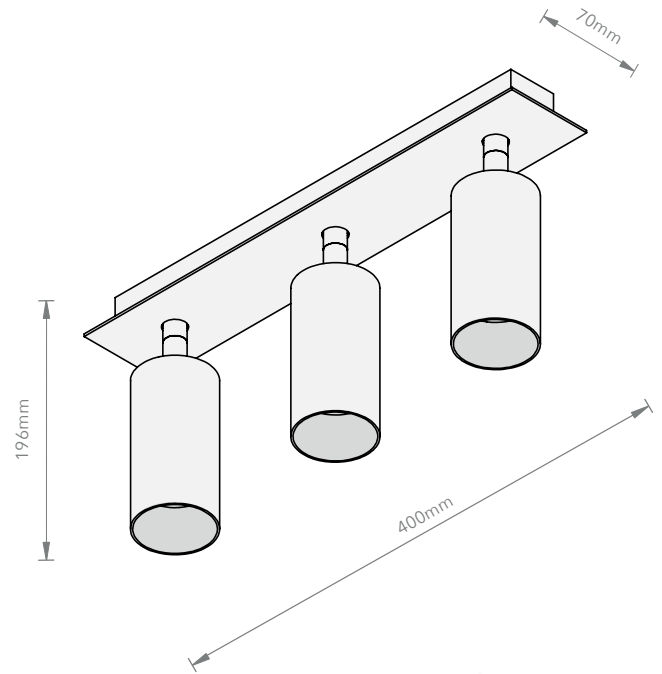

SOFISTICATO

Koen Van Guijze

SERAX

PRODUCT INFO

Sofisticato Nr. 22
B7219380

TYPE

Ceiling Fixture

MATERIAL

Blue Steel

CORD LENGTH

None

SWITCH

None

LIGHT SOURCE

LED GU10

MAX WATT

5 W

LAMP

Not included

CERTIFICATION

Class 1

ENVIRONMENT

Indoor

Find the complete manual,
in the Safety Directions.