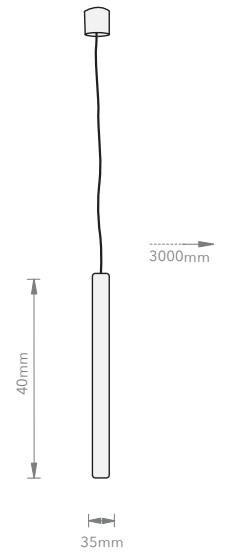

SOFISTICATO

Koen Van Guijze

SERAX

PRODUCT INFO

Sofisticato Nr. 10
B7219369

TYPE

Pendant Lamp

MATERIAL

Blue Steel

CORD LENGTH

3000 mm

SWITCH

None

LIGHT SOURCE

LED G9

MAX WATT

5 W

LAMP

Not included

CERTIFICATION

Class 1

ENVIRONMENT

Indoor

Find the complete manual,
in the Safety Directions.