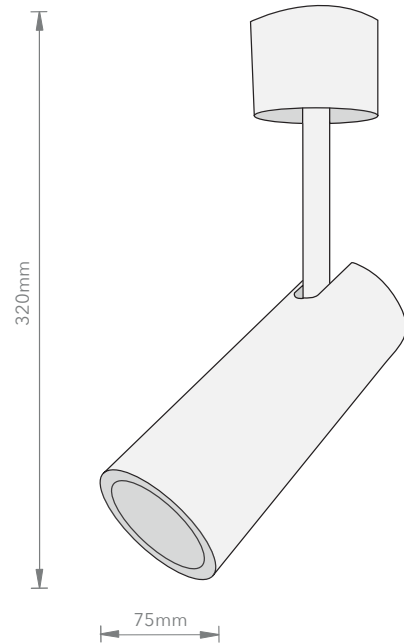

SOFISTICATO

Koen Van Guijze

SERAX

PRODUCT INFO

Sofisticato Nr. 03
B7219362

TYPE

Ceiling Lamp

MATERIAL

Blue Steel

CORD LENGTH

None

SWITCH

None

LIGHT SOURCE

LED GU10

MAX WATT

5 W

LAMP

Not included

CERTIFICATION

Class 1

ENVIRONMENT

Indoor

Find the complete manual,
in the Safety Directions.