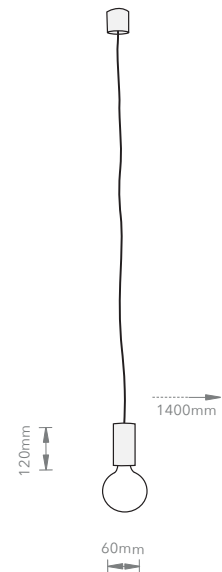

SOFISTICATO

Koen Van Guijze

SERAX

PRODUCT INFO

Sofisticato Nr. 07
B7219366

TYPE

Pendant Lamp

MATERIAL

Blue Steel

CORD LENGTH

1400 mm

SWITCH

None

LIGHT SOURCE

LED E27

MAX WATT

5 W

LAMP

Not included

CERTIFICATION

Class 1

ENVIRONMENT

Indoor

Find the complete manual,
in the Safety Directions.