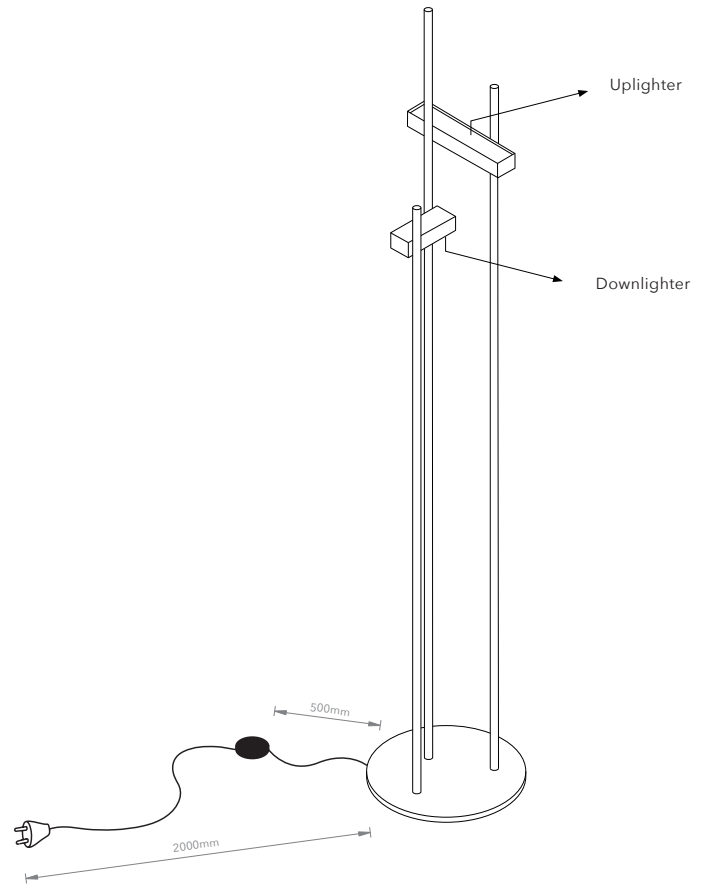

SOFISTICATO

Koen Van Guijze

SERAX

PRODUCT INFO

Sofisticato Nr. 38
B7220396

TYPE

Floor Lamp

MATERIAL

Blue Steel

CORD LENGTH

2 m

SWITCH

Footswitch - dimmable

LIGHT SOURCE

1xLED 20W Uplighter
1xLED 15W Downlighter

MAX WATT

20 W

LAMP

Non replaceable LED bulb

CERTIFICATION

Class 1

ENVIRONMENT

Indoor