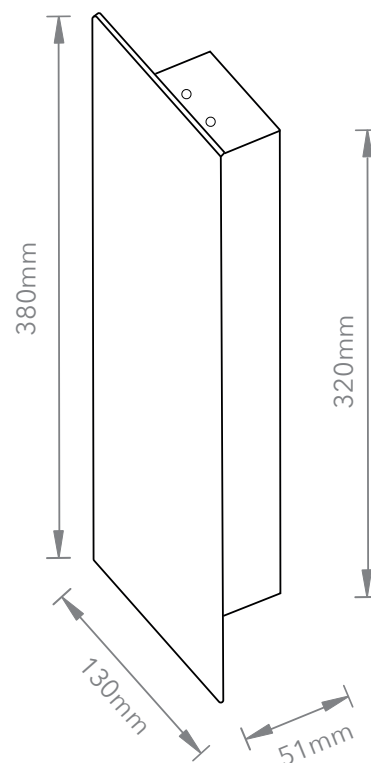

SOFISTICATO

Koen Van Guijze

SERAX

PRODUCT INFO

Sofisticato Nr. 41
B7220399

TYPE

Wall Lamp

MATERIAL

Blue Steel

CORD LENGTH

None

SWITCH

None

LIGHT SOURCE

LED PCB

MAX WATT

20 W

LAMP

Non replaceable LED bulb

CERTIFICATION

Class 1

ENVIRONMENT

Indoor

Find the complete manual,
in the Safety Directions.