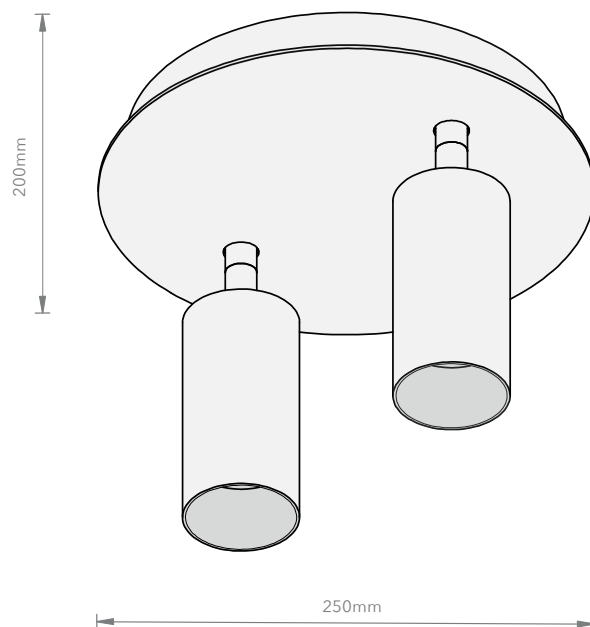

SOFISTICATO

Koen Van Guijze

SERAX

PRODUCT INFO

Sofisticato Nr. 23
B7219381

TYPE

Ceiling Fixture

MATERIAL

Blue Steel

CORD LENGTH

None

SWITCH

None

LIGHT SOURCE

LED GU10

MAX WATT

5 W

LAMP

Not included

CERTIFICATION

Class 1

ENVIRONMENT

Indoor

Find the complete manual,
in the Safety Directions.