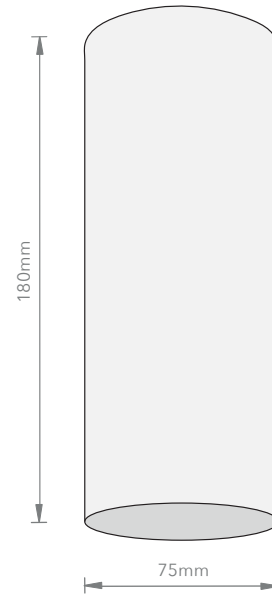

SOFISTICATO

Koen Van Guijze

SERAX

PRODUCT INFO

Sofisticato Nr. 01
B7219360

TYPE

Ceiling Lamp

MATERIAL

Blue Steel

CORD LENGTH

None

SWITCH

None

LIGHT SOURCE

LED GU10

MAX WATT

5 W

LAMP

Not included

CERTIFICATION

Class 1

ENVIRONMENT

Indoor

Find the complete manual,
in the Safety Directions.