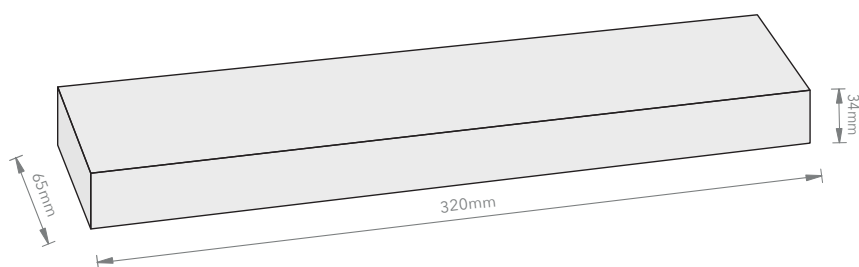

PRODUCT INFO

Sofisticato Nr. 14
B7219371

TYPE

Wall Lamp

MATERIAL

Brass

CORD LENGTH

None

SWITCH

None

LIGHT SOURCE

LED PCB

MAX WATT

20 W

LAMP

Non replaceable LED bulb

CERTIFICATION

Class 1

ENVIRONMENT

Indoor