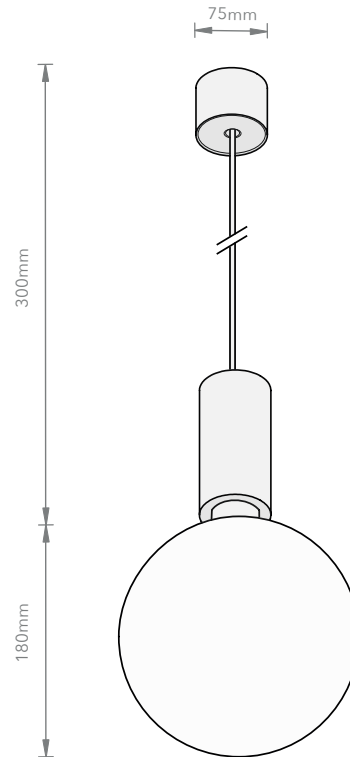

SOFISTICATO

Koen Van Guijze

SERAX

PRODUCT INFO

Sofisticato Nr. 26
B7219384

TYPE

Ceiling Lamp

MATERIAL

Blue Steel

CORD LENGTH

3000 mm

SWITCH

None

LIGHT SOURCE

LED E40

MAX WATT

5 W

LAMP

Not included

CERTIFICATION

Class 1

ENVIRONMENT

Indoor

Find the complete manual,
in the Safety Directions.