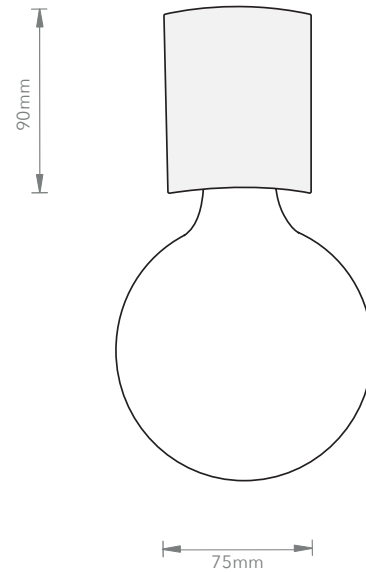

SOFISTICATO

Koen Van Guijze

SERAX

PRODUCT INFO

Sofisticato Nr. 05
B7219364

TYPE

Ceiling Lamp

MATERIAL

Blue Steel

CORD LENGTH

None

SWITCH

None

LIGHT SOURCE

LED E27

MAX WATT

5 W

LAMP

Not included

CERTIFICATION

Class 1

ENVIRONMENT

Indoor

Find the complete manual,
in the Safety Directions.