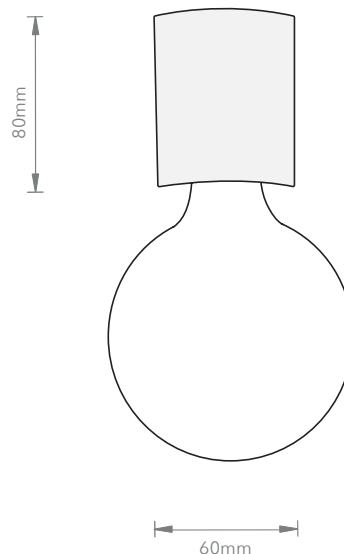

SOFISTICATO

Koen Van Guijze

SERAX

PRODUCT INFO

Sofisticato Nr. 06
B7219365

TYPE

Ceiling Lamp

MATERIAL

Blue Steel

CORD LENGTH

None

SWITCH

None

LIGHT SOURCE

LED E27

MAX WATT

5 W

LAMP

Not included

CERTIFICATION

Class 1

ENVIRONMENT

Indoor

Find the complete manual,
in the Safety Directions.