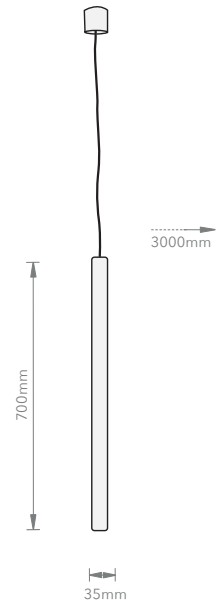

SOFISTICATO

Koen Van Guijze

SERAX

PRODUCT INFO

Sofisticato Nr. 09
B7219368

TYPE

Pendant Lamp

MATERIAL

Blue Steel

CORD LENGTH

3000 mm

SWITCH

None

LIGHT SOURCE

LED G9

MAX WATT

5 W

LAMP

Not included

CERTIFICATION

Class 1

ENVIRONMENT

Indoor

Find the complete manual,
in the Safety Directions.