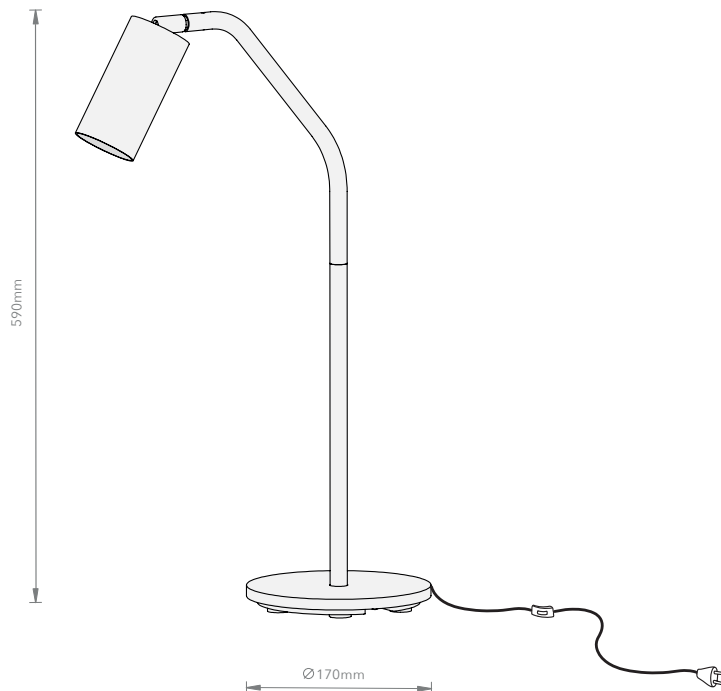

SOFISTICATO

Koen Van Guijze

SERAX

PRODUCT INFO

Sofisticato Nr. 25
B7219383

TYPE

Desk Light

MATERIAL

Blue Steel

CORD LENGTH

1500 mm

SWITCH

Handswitch

LIGHT SOURCE

LED GU10

MAX WATT

5 W

LAMP

Not included

CERTIFICATION

Class 1

ENVIRONMENT

Indoor

Find the complete manual,
in the Safety Directions.