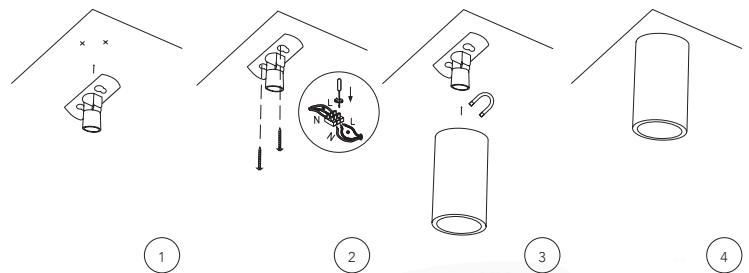

SOFISTICATO

Koen Van Guijze

SERAX

PRODUCT INFO

Sofisticato Nr. 01
B7219360

TYPE

Ceiling Lamp

MATERIAL

Blue Steel

CORD LENGTH

None

SWITCH

None

LIGHT SOURCE

LED GU10

MAX WATT

5 W

LAMP

Not included

CERTIFICATION

Class 1

ENVIRONMENT

Indoor

Find the complete manual,
in the Safety Directions.