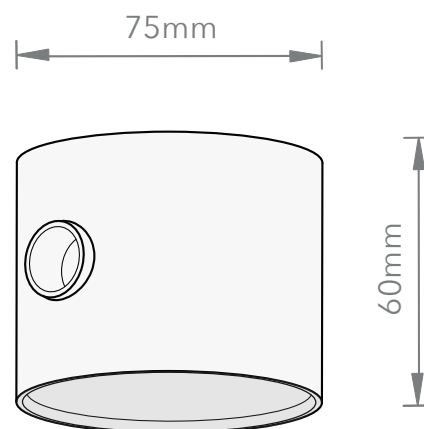

SOFISTICATO

Koen Van Guijze

SERAX

PRODUCT INFO

Sofisticato Nr. 34A
B7220392

TYPE

Connector 2 holes

MATERIAL

Blue Steel

CORD LENGTH

None

SWITCH

None

LIGHT SOURCE

/

MAX WATT

/

LAMP

/

CERTIFICATION

Class 1

ENVIRONMENT

Indoor

Find the complete manual,
in the Safety Directions.