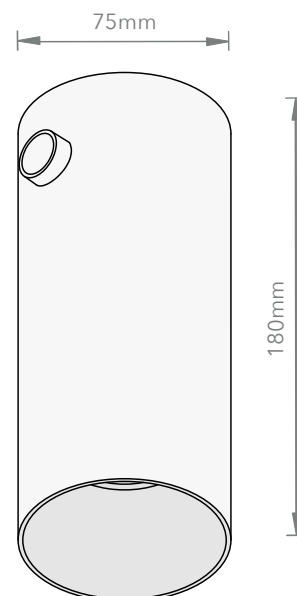

PRODUCT INFO

Sofisticato Nr. 29
B7220387

TYPE

Ceiling Spotlight

MATERIAL

Blue Steel

CORD LENGTH

None

SWITCH

None

LIGHT SOURCE

LED GU10

MAX WATT

5 W

LAMP

Not included

CERTIFICATION

Class 1

ENVIRONMENT

Indoor

Find the complete manual,
in the Safety Directions.