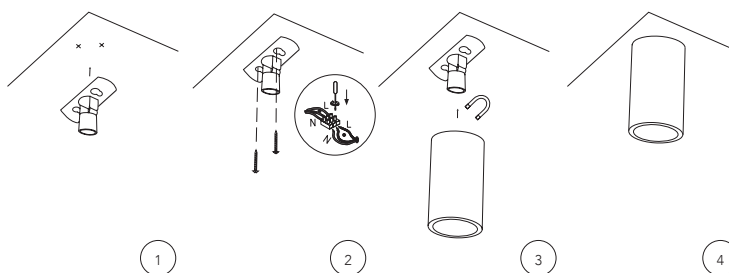

SOFISTICATO

Koen Van Guijze

SERAX

PRODUCT INFO

Sofisticato Nr. 02
B7219361

TYPE

Ceiling Lamp

MATERIAL

Blue Steel

CORD LENGTH

None

SWITCH

None

LIGHT SOURCE

LED GU10

MAX WATT

5 W

LAMP

Not included

CERTIFICATION

Class 1

ENVIRONMENT

Indoor

Find the complete manual,
in the Safety Directions.