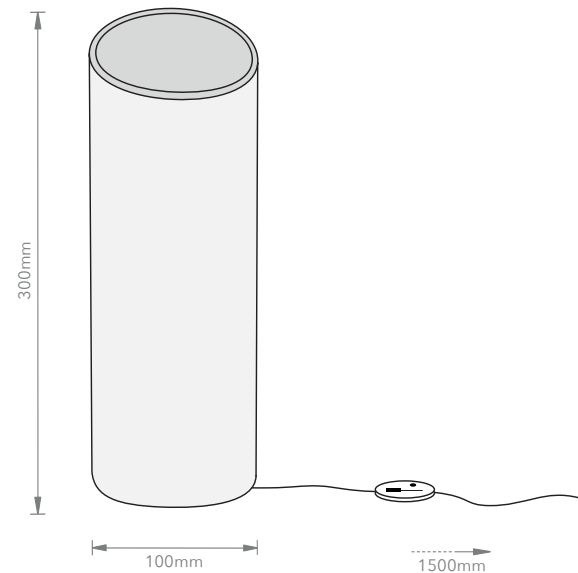

SOFISTICATO

Koen Van Guijze

SERAX

PRODUCT INFO

Sofisticato Nr. 17
B7219374

TYPE

Floor Lamp

MATERIAL

Blue Steel

CORD LENGTH

1500 mm

SWITCH

Footswitch - dimmable

LIGHT SOURCE

LED E27

MAX WATT

5 W

LAMP

Not included

CERTIFICATION

Class 1

ENVIRONMENT

Indoor

Find the complete manual,
in the Safety Directions.