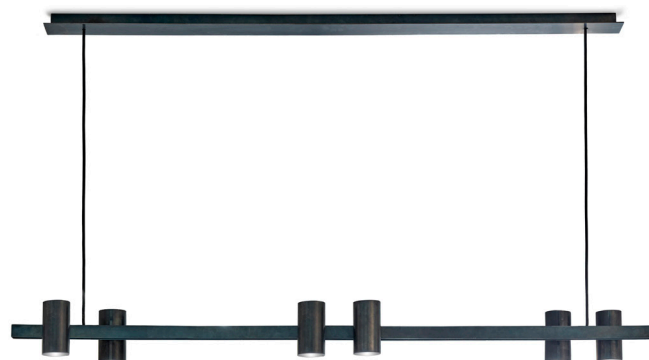

SOFISTICATO

Koen Van Guijze

SERAX

PRODUCT INFO

Sofisticato Nr. 27
B7219385

TYPE

Ceiling Lamp

MATERIAL

Blue Steel

CORD LENGTH

3000 mm

SWITCH

None

LIGHT SOURCE

LED GU10

MAX WATT

5 W

LAMP

Not included

CERTIFICATION

Class 1

ENVIRONMENT

Indoor

Find the complete manual,
in the Safety Directions.