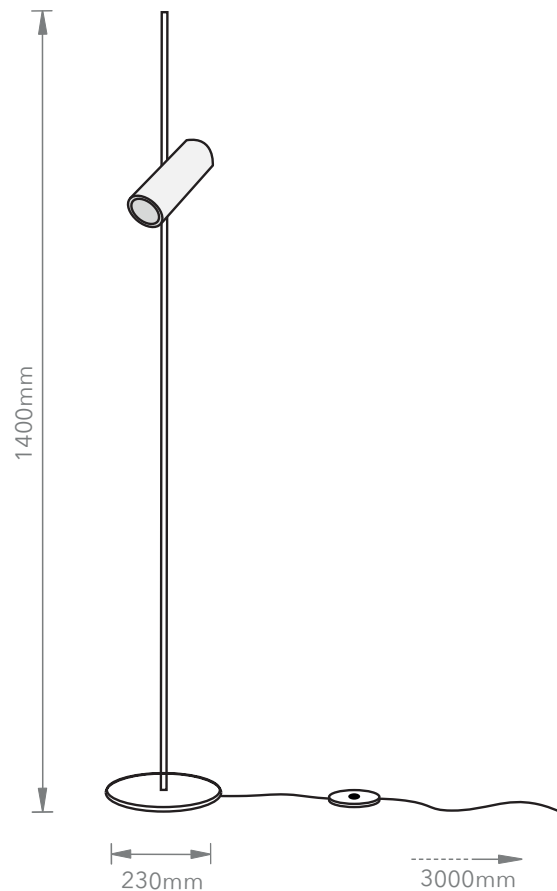

SOFISTICATO

Koen Van Guijze

SERAX

PRODUCT INFO

Sofisticato Nr. 15
B7219372

TYPE

Floor Lamp

MATERIAL

Blue Steel

CORD LENGTH

3000 mm

SWITCH

Footswitch

LIGHT SOURCE

LED GU10

MAX WATT

5 W

LAMP

Not included

CERTIFICATION

Class 1

ENVIRONMENT

Indoor

Find the complete manual,
in the Safety Directions.