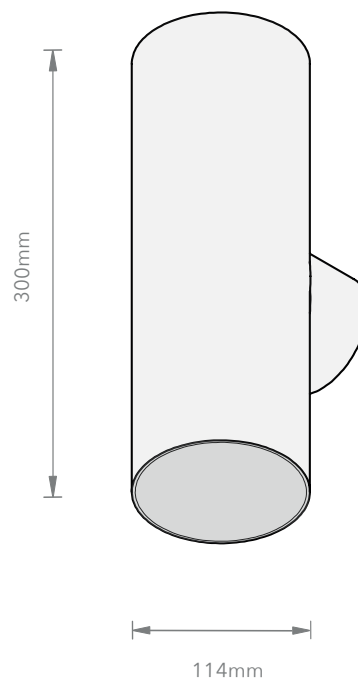

PRODUCT INFO

Sofisticato Nr. 20
B7219378

TYPE

Wall Fixture, up and downlight

MATERIAL

Blue Steel

CORD LENGTH

None

SWITCH

None

LIGHT SOURCE

LED GU10

MAX WATT

5 W

LAMP

Not included

CERTIFICATION

Class 1

ENVIRONMENT

Indoor

Find the complete manual,
in the Safety Directions.