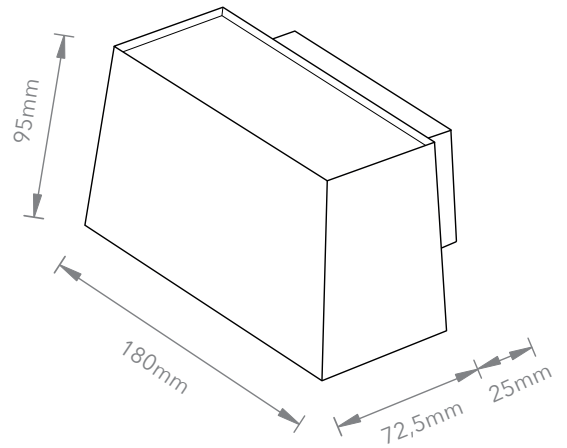

PRODUCT INFO

Sofisticato Nr. 36
B7220394

TYPE

Wall Lamp

MATERIAL

Blue Steel

CORD LENGTH

None

SWITCH

None

LIGHT SOURCE

LED PCB

MAX WATT

15 W

LAMP

Non replaceable LED bulb

CERTIFICATION

Class 1

ENVIRONMENT

Indoor

Find the complete manual,
in the Safety Directions.