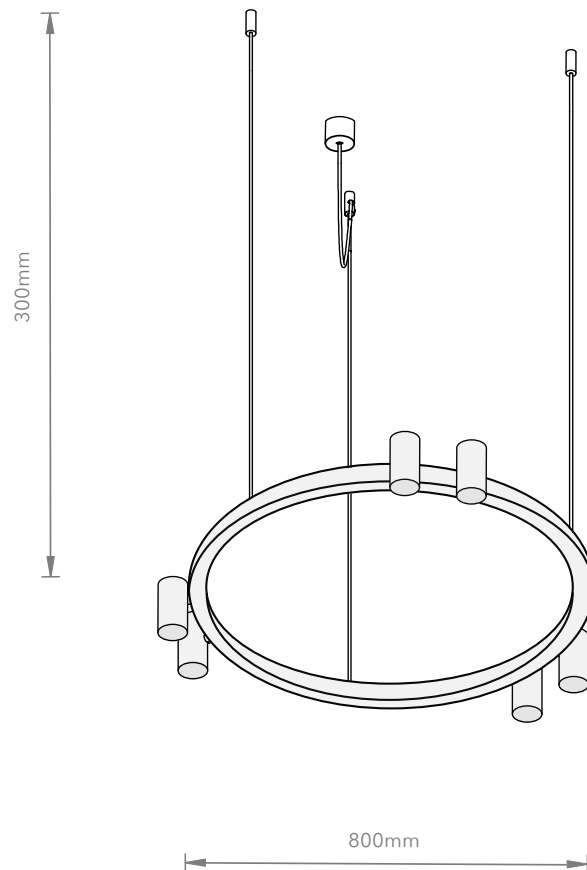

SOFISTICATO

Koen Van Guijze

SERAX

PRODUCT INFO

Sofisticato Nr. 28
B7219386

TYPE

Ceiling Lamp

MATERIAL

Blue Steel

CORD LENGTH

3000 mm

SWITCH

None

LIGHT SOURCE

LED GU10

MAX WATT

5 W

LAMP

Not included

CERTIFICATION

Class 1

ENVIRONMENT

Indoor

Find the complete manual,
in the Safety Directions.