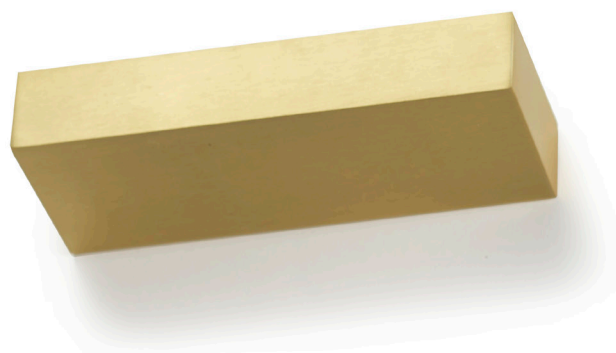

PRODUCT INFO

Sofisticato Nr. 13
B7219370

TYPE

Wall Lamp

MATERIAL

Brass

CORD LENGTH

None

SWITCH

None

LIGHT SOURCE

LED PCB

MAX WATT

15 W

LAMP

Non replaceable LED bulb

CERTIFICATION

Class 1

ENVIRONMENT

Indoor