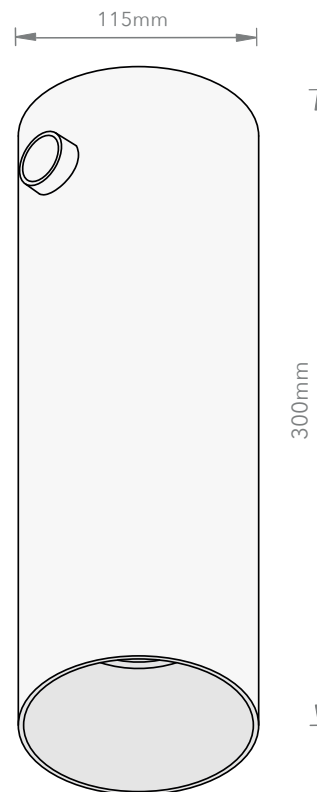

SOFISTICATO

Koen Van Guijze

SERAX

PRODUCT INFO

Sofisticato Nr. 32
B7220390

TYPE

Ceiling Lamp

MATERIAL

Blue Steel

CORD LENGTH

None

SWITCH

None

LIGHT SOURCE

LED E27

MAX WATT

5 W

LAMP

Not included

CERTIFICATION

Class 1

ENVIRONMENT

Indoor

Find the complete manual,
in the Safety Directions.