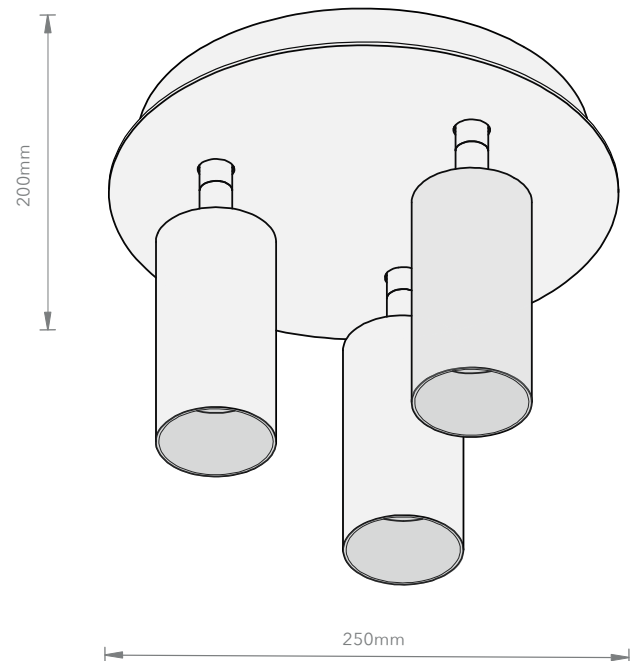

SOFISTICATO

Koen Van Guijze

SERAX

PRODUCT INFO

Sofisticato Nr. 24
B7219382

TYPE

Ceiling Fixture

MATERIAL

Blue Steel

CORD LENGTH

None

SWITCH

None

LIGHT SOURCE

LED GU10

MAX WATT

5 W

LAMP

Not included

CERTIFICATION

Class 1

ENVIRONMENT

Indoor

Find the complete manual,
in the Safety Directions.