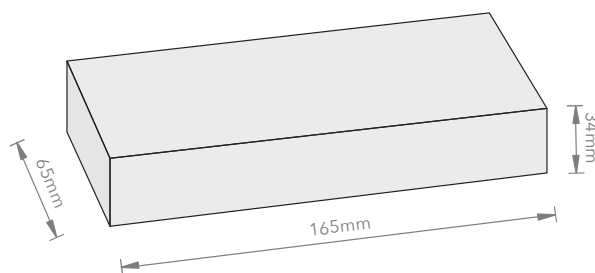

PRODUCT INFO

Sofisticato Nr. 13
B7219370

TYPE

Wall Lamp

MATERIAL

Brass

CORD LENGTH

None

SWITCH

None

LIGHT SOURCE

LED PCB

MAX WATT

15 W

LAMP

Non replaceable LED bulb

CERTIFICATION

Class 1

ENVIRONMENT

Indoor