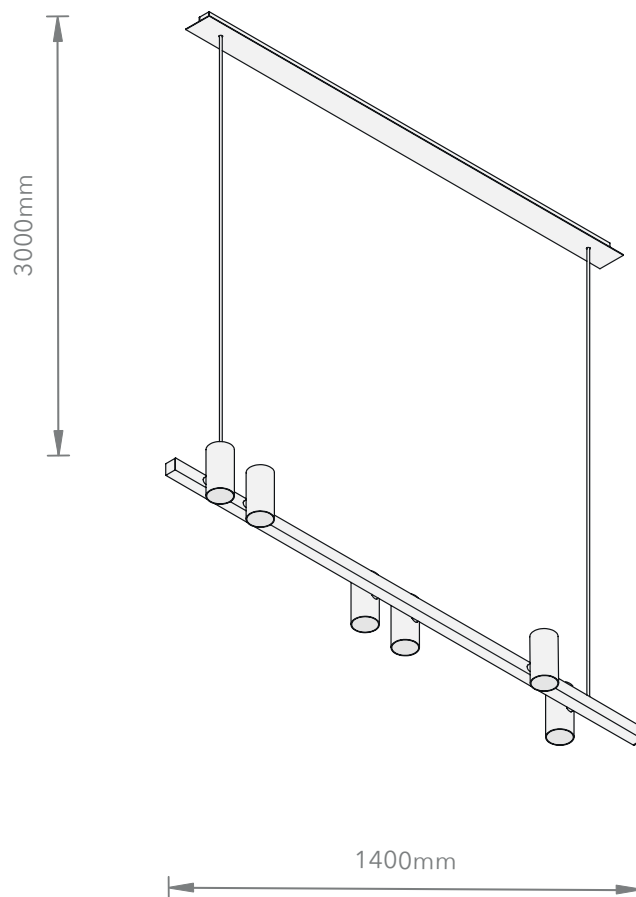

SOFISTICATO

Koen Van Guijze

SERAX

PRODUCT INFO

Sofisticato Nr. 27
B7219385

TYPE

Ceiling Lamp

MATERIAL

Blue Steel

CORD LENGTH

3000 mm

SWITCH

None

LIGHT SOURCE

LED GU10

MAX WATT

5 W

LAMP

Not included

CERTIFICATION

Class 1

ENVIRONMENT

Indoor

Find the complete manual,
in the Safety Directions.