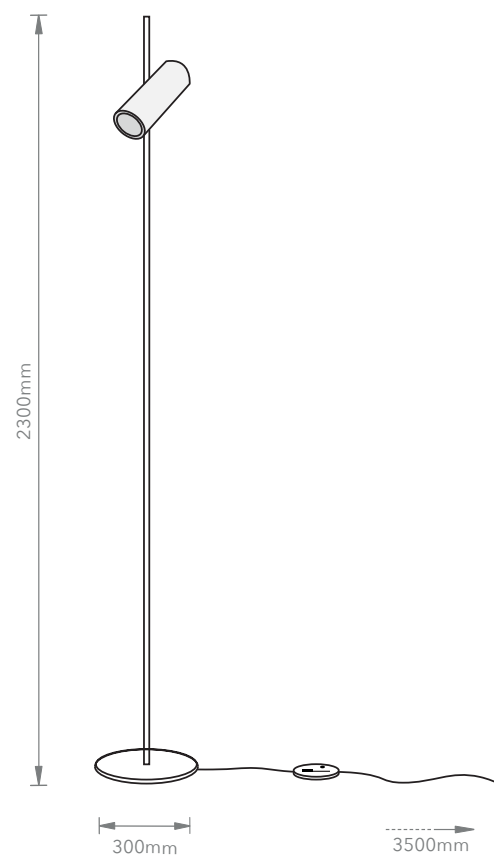

SOFISTICATO

Koen Van Guijze

SERAX

PRODUCT INFO

Sofisticato Nr. 16
B7219373

TYPE

Floor Lamp

MATERIAL

Blue Steel

CORD LENGTH

3500 mm

SWITCH

Footswitch - dimmable

LIGHT SOURCE

LED E27

MAX WATT

5 W

LAMP

Not included

CERTIFICATION

Class 1

ENVIRONMENT

Indoor

Find the complete manual,
in the Safety Directions.