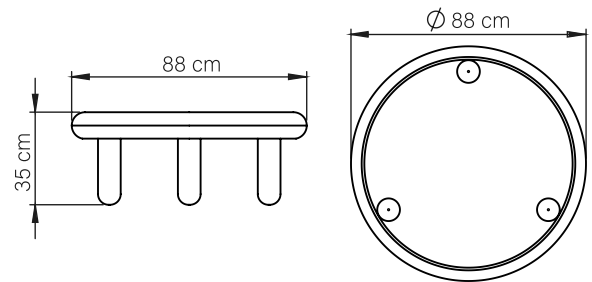

pols potten

Coffee table thick disk antique brass

Fact Sheet

390-070-115

Our Thick Disk Coffee Table is a simple silhouette with a wood-like grain. It's a niche coffee table made from solid copper and finished with thick, bold features.

Packaging

Packed in a brown carton box 5-ply
Size: 92 x 92 x 43 cm

Downloads

3D files, mood images and packshots are available at the product page of the item at polspotten.nl

Made-to-order

Please contact your account manager for a specific custom-made request.