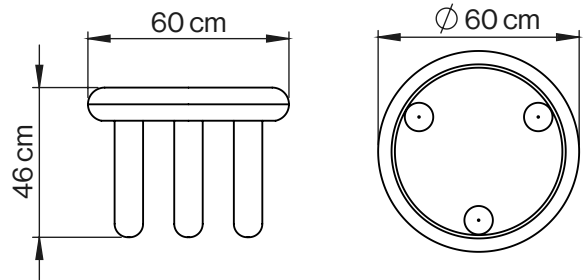

pols potten

Side table thick disk silver

Fact Sheet

390-070-114

Our Thick Disk Coffee Table is a simple silhouette with a wood-like grain. It's a niche coffee table made from solid nickel plated aluminium and finished with thick, bold features.

Packaging

Packed in a brown carton box 5-ply
Size: 66 x 66 x 50 cm

Downloads

3D files, mood images and packshots are available at the product page of the item at polspotten.nl

Made-to-order

Please contact your account manager for a specific custom-made request.