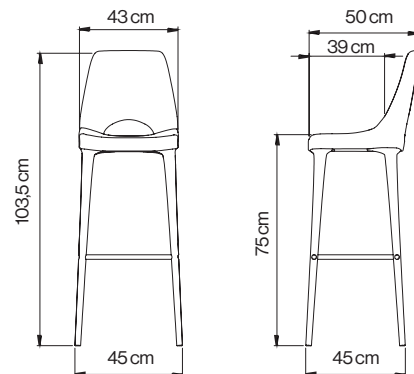

## Barstool Holy

Fact Sheet

The Holy barstool is a pols potten classic. The original design is a combination of both luxury interiors and functional design. You can probably guess why we've dubbed the stool, the Holy. Well, it's simple, there is a hole in between the backrest and seat. This beautifully crafted stool has superior foam innards for an elevated sitting experience, and a sturdy iron frame for reinforced strength. It's an ideal commercial design asset, as well as a home treasure. Elegant around hotel bar, and playful around your kitchen counter.