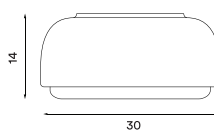

Product type: Ceiling and wall lamp
Design: Morten & Jonas, 2017

Dimensions and light direction:

Body material: Steel
Body colour: White, dusty blue or dark grey
Shade material: Glass
Shade colour: Opal white matt
Bulbs: E27, Max. 2 x 13 W LED only (small),
E27, Max. 3 x 13 W LED only (large)
Voltage: 220V - 240V - 50Hz
Net weight: 2.0 kg (small), 3.1 kg (large)
Spare parts available: Glass shade