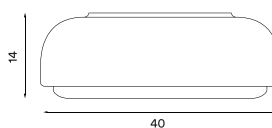

Product type: Ceiling and wall lamp
Design: Morten & Jonas, 2017

Dimensions and light direction:

Body material: Steel
Body colour: White, dusty blue or dark grey
Shade material: Glass
Shade colour: Opal white matt
Bulbs: E27, Max. 2 x 13 W LED only (small),
E27, Max. 3 x 13 W LED only (large)
Voltage: 220V - 240V - 50Hz
Net weight: 2.0 kg (small), 3.1 kg (large)
Spare parts available: Glass shade