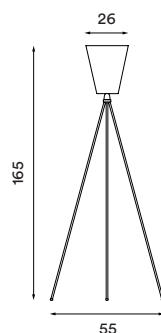

Dimmer switch: Black or white (on white body only)

Bulb: E27, Max. 100 W

Voltage: 220V 240V - 50Hz

Net weight: 3.5 kg

Outer package: 2

Spare parts available: Dimmer switch, bulb socket, shade fastening ring

Dimensions and light direction:

Recommended bulb (dimmable):