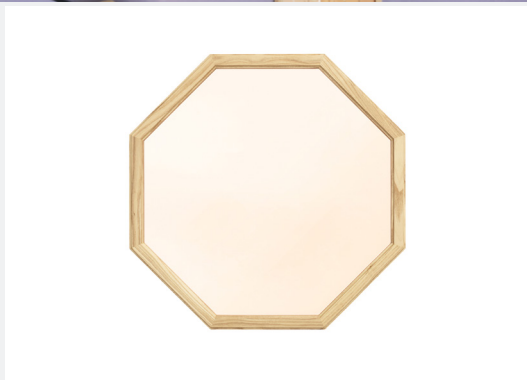

LUST

LUST

ACCESSORIES / FURNITURE / LIGHTING

DESIGNER / YEAR OF DESIGN

Simon Legald, 2016

MATERIAL

Colored Glass Mirror w. Oak Frame

COLOURS

CONSTRUCTION

Glass mirror with wooden frame.

DIMENSIONS

Lust Mirror Small / H: 70 x L: 29 x D: 2,5 cm
Lust Mirror Medium / H: 50 x L: 50 x D: 2,5 cm
Lust Mirror Large / H: 80 x L: 55 x D: 2,5 cm

MAINTENANCE