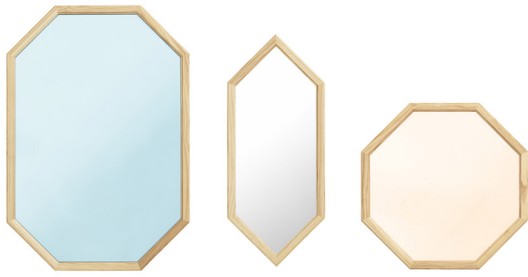

LUST

LUST

ACCESSORIES / FURNITURE / LIGHTING

DESIGNER / YEAR OF DESIGN

Simon Legald, 2016

MATERIAL

Colored Glass Mirror w. Oak Frame

COLOURS

CONSTRUCTION

Glass mirror with wooden frame.

DIMENSIONS

Lust Mirror Small / H: 70 x L: 29 x D: 2,5 cm
Lust Mirror Medium / H: 50 x L: 50 x D: 2,5 cm
Lust Mirror Large / H: 80 x L: 55 x D: 2,5 cm

MAINTENANCE