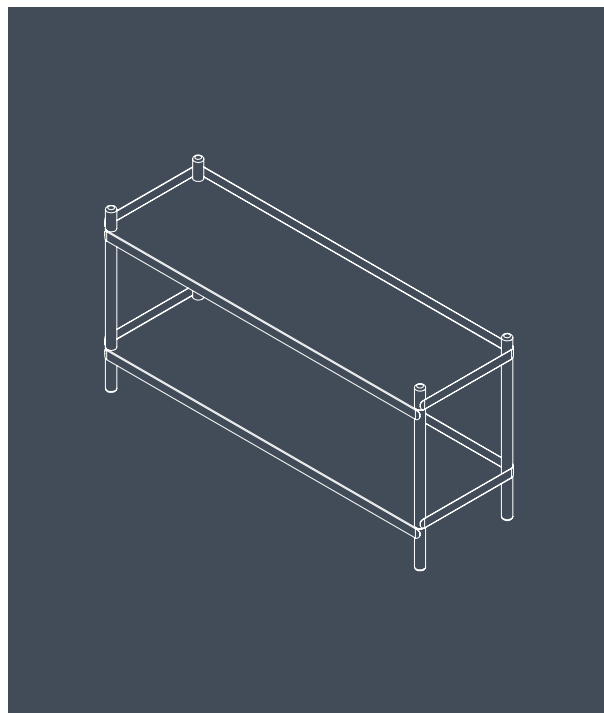

Bolt Shelving - 1000 x 2 Shelves

Lennart Ebert

Bolt by Lennart Ebert for **Nine** is a range of shelving units with a simple and utilitarian aesthetic. They are constructed from two simple elements – folded sheet steel shelves and oak uprights.

The shelves wrap around the upright to give the unit strength and stability, and the screw and thread embedded into the uprights allow simple, tool-free assembly.

Bolt is available in four sizes, ranging from low shelves for the hallway or televisions, to larger units that are suitable as sideboards or bookshelves.

Model Number - 199026 / 199027 / 199028

Product Category

Shelving

Environment

Indoor

Dimensions

H530mm x W1000mm x D300mm

Packaging Dimensions

H225mm x W1095mm x D395mm

Weight

Product - 9.8kg

Packaging - 15.0kg

nine

Bolt Shelving - 1000 x 2 Shelves

Lennart Ebert

Materials