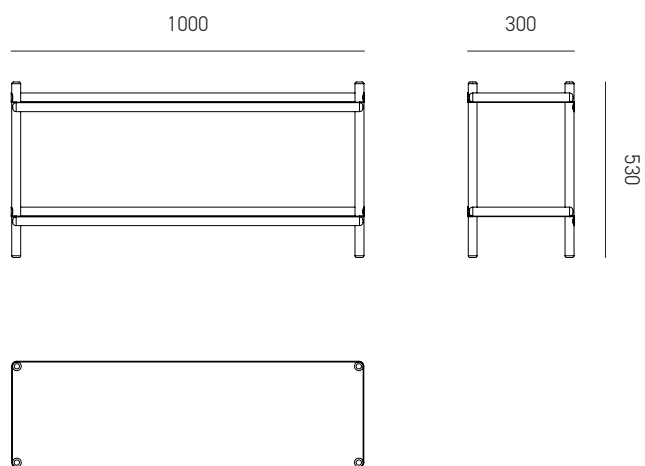

Bolt Shelving - 1000 x 2 Shelves

Lennart Ebert

Bolt by Lennart Ebert for **Nine** is a range of shelving units with a simple and utilitarian aesthetic. They are constructed from two simple elements – folded sheet steel shelves and oak uprights.

The shelves wrap around the upright to give the unit strength and stability, and the screw and thread embedded into the uprights allow simple, tool-free assembly.

Bolt is available in four sizes, ranging from low shelves for the hallway or televisions, to larger units that are suitable as sideboards or bookshelves.

Model Number - 199026 / 199027 / 199028

Product Category

Shelving

Environment

Indoor

Dimensions

H530mm x W1000mm x D300mm

Packaging Dimensions

H225mm x W1095mm x D395mm

Weight

Product - 9.8kg

Packaging - 15.0kg

nine

Bolt Shelving - 1000 x 2 Shelves

Lennart Ebert

Materials