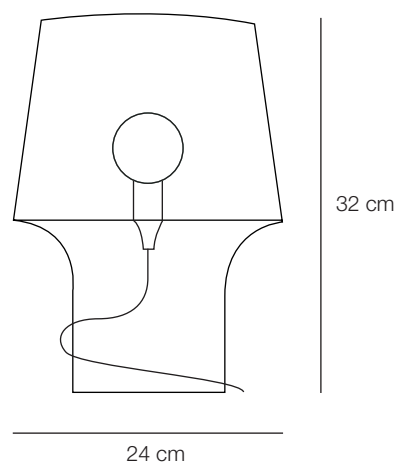

PROCESS	Cosy in grey is hand made, mouth blown in coloured soda lime glass, cut grinded and polished by hand. Carefully first hand selected.
DESIGNED BY / YEAR OF DESIGN	Harri Koskinen / 2005
TYPE	Table / Floor lamp
LAMP DESCRIPTION	Cosy is a lamp series with personality and ambience. Place them anywhere to create an atmosphere. The lamp's dim function makes it possible to control the light and mood in a room.
ENVIRONMENT	Indoor
MATERIAL	Soda lime glass, transparent PVC cord with a dimmer, plastic socket and an internal clear plastic construction to secure cord and socket.
COLOUR / REF. CODE	Smoked grey glass
VOLTAGE (V)	220-230V, 50 HZ, E 27, Max 60 Watt, PL Max 8W E27, Class II, IP20
BULB INCLUDED	No. Bulb can be purchased separately. Only use dimmable bulb.
DIMENSION (CM)	Ø: 24 Height: 32
CORD LENGTH (MM)	2600 mm
WEIGHT (KG)	4,1
CLEANING INSTRUCTIONS	Clean with soft dry cloth only. Always switch off the electricity supply before cleaning.
ABOUT THE DESIGNER	Harri Koskinen is a leading designer from Finland and has been named designer of the year in Finland. He has also received several best product awards from around the world.