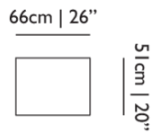

### *Product*

**WIDTH** 70cm | 27.6"  
**HEIGHT** 60cm | 23.6"  
**DEPTH** 2cm | 0.8"  
**WEIGHT NETTO** 0.2kg |  
0.44lbs

### *Dimensions*

### *Product*

**WIDTH** 92cm | 36.2"  
**HEIGHT** 51cm | 20.1"  
**DEPTH** 8cm | 3.1"  
**WEIGHT NETTO** 0.7kg | 1.54lbs

---

## *Umbrella Squid Bed Pillows / Queen 26x20" Set of 2*

*Dimensions*

*Product*

**WIDTH** 66cm | 26"

**HEIGHT** 51cm | 20.1"

**DEPTH** 2cm | 0.8"

**WEIGHT NETTO** 0.7kg | 1.54lbs

---