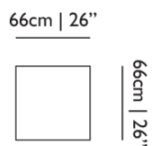

### *Product*

**WIDTH** 70cm | 27.6"  
**HEIGHT** 60cm | 23.6"  
**DEPTH** 2cm | 0.8"  
**WEIGHT NETTO** 0.2kg |  
0.44lbs

### *Product*

**WIDTH** 92cm | 36.2"  
**HEIGHT** 51cm | 20.1"  
**DEPTH** 8cm | 3.1"  
**WEIGHT NETTO** 0.7kg | 1.54lbs

---

## *Umbrella Squid Bed Pillows / Queen 26x20" Set of 2*

*Dimensions*

*Product*

**WIDTH** 66cm | 26"

**HEIGHT** 51cm | 20.1"

**DEPTH** 2cm | 0.8"

**WEIGHT NETTO** 0.7kg | 1.54lbs

---

## *Umbrella Squid Bed Pillows / Sham 26x26"*

*Dimensions*

*Product*

**WIDTH** 66cm | 26"

**HEIGHT** 66cm | 26"

**DEPTH** 2cm | 0.8"

**WEIGHT NETTO** 0.7kg | 1.54lbs

---