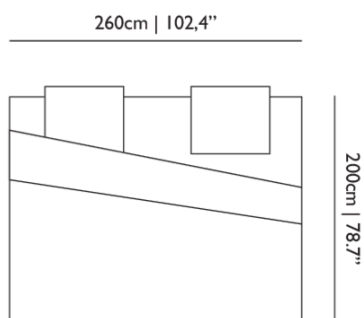

MATERIAL

100% cotton

Umbrella Squid Duvet Cover Set / 200x200/220

Dimensions

Product

WIDTH 200cm | 78.7"
HEIGHT 200cm | 78.7"
DEPTH 40cm | 15.7"
WEIGHT NETTO 2kg | 4.4lbs

Packaging

WIDTH 30cm | 11.8"
HEIGHT 40cm | 15.7"
CUBAGE 0.05m³ | 1.7ft³
LENGTH 40cm | 15.7"
WEIGHT 10.1kg | 22.27lbs

Product

WIDTH 240cm | 94.5"
HEIGHT 200cm | 78.7"
DEPTH 40cm | 15.7"
WEIGHT NETTO 2kg | 4.4lbs

Packaging

WIDTH 30cm | 11.8"
HEIGHT 40cm | 15.7"
CUBAGE 0.05m³ | 1.7ft³
LENGTH 40cm | 15.7"
WEIGHT 10.7kg | 23.59lbs

Technical

ADDITIONAL

300 TC Duvet: Double Full Flap 40cm / 15.74in Pillows: Envelope Flap 20cm / 7.87in Set will come with 2 pillowcases

MATERIAL

100% cotton

Umbrella Squid Duvet Cover Set / 260x200/220

Dimensions

Product

WIDTH 260cm | 102.4"
HEIGHT 200cm | 78.7"
DEPTH 40cm | 15.7"
WEIGHT NETTO 2kg | 4.41lbs

Packaging

WIDTH 30cm | 11.8"
HEIGHT 40cm | 15.7"
CUBAGE 0.05m³ | 1.7ft³
LENGTH 40cm | 15.7"
WEIGHT 11.3kg | 24.91lbs