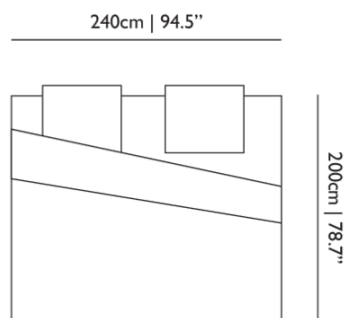

MATERIAL

100% cotton

Umbrella Squid Duvet Cover Set / 200x200/220

Dimensions

Product

WIDTH 200cm | 78.7"
HEIGHT 200cm | 78.7"
DEPTH 40cm | 15.7"
WEIGHT NETTO 2kg | 4.4lbs

Packaging

WIDTH 30cm | 11.8"
HEIGHT 40cm | 15.7"
CUBAGE 0.05m³ | 1.7ft³
LENGTH 40cm | 15.7"
WEIGHT 10.1kg | 22.27lbs

Technical

ADDITIONAL

300 TC Duvet: Double Full Flap 40cm / 15.74in Pillows: Envelope Flap 20cm / 7.87in Set will come with 2 pillowcases

MATERIAL

100% cotton

Umbrella Squid Duvet Cover Set / 240x200/220

Dimensions

Product

WIDTH 240cm | 94.5"
HEIGHT 200cm | 78.7"
DEPTH 40cm | 15.7"
WEIGHT NETTO 2kg | 4.4lbs

Packaging

WIDTH 30cm | 11.8"
HEIGHT 40cm | 15.7"
CUBAGE 0.05m³ | 1.7ft³
LENGTH 40cm | 15.7"
WEIGHT 10.7kg | 23.59lbs

Product

WIDTH 260cm | 102.4"
HEIGHT 200cm | 78.7"
DEPTH 40cm | 15.7"
WEIGHT NETTO 2kg | 4.41lbs

Packaging

WIDTH 30cm | 11.8"
HEIGHT 40cm | 15.7"
CUBAGE 0.05m³ | 1.7ft³
LENGTH 40cm | 15.7"
WEIGHT 11.3kg | 24.91lbs