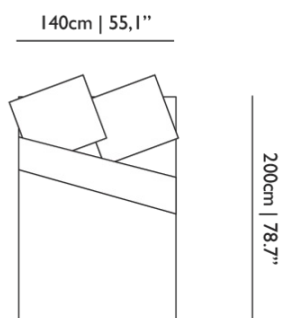

Detailing

100% (300 TC) high-quality cotton in a luxurious jacquard and smooth sateen weave for better nights.

Colours

Umbrella Squid
silver

Umbrella Squid Duvet Cover Set / 140x200/220

Dimensions

Product

WIDTH 140cm | 55.1"
HEIGHT 200cm | 78.7"
DEPTH 40cm | 15.7"
WEIGHT NETTO 2kg | 4.4lbs

Packaging

WIDTH 30cm | 11.8"
HEIGHT 40cm | 15.7"
CUBAGE 0.05m³ | 1.7ft³
LENGTH 40cm | 15.7"
WEIGHT 9.5kg | 20.94lbs

Technical

ADDITIONAL

300 TC Duvet: Double Full Flap 40cm / 15.74in Pillows: Envelope Flap 20cm / 7.87in Set will come with 2 pillowcases

MATERIAL

100% cotton

Umbrella Squid Duvet Cover Set / 200x200/220

Dimensions

Product

WIDTH 200cm | 78.7"
HEIGHT 200cm | 78.7"
DEPTH 40cm | 15.7"
WEIGHT NETTO 2kg | 4.4lbs

Packaging

WIDTH 30cm | 11.8"
HEIGHT 40cm | 15.7"
CUBAGE 0.05m³ | 1.7ft³
LENGTH 40cm | 15.7"
WEIGHT 10.1kg | 22.27lbs

Product

WIDTH 240cm | 94.5"
HEIGHT 200cm | 78.7"
DEPTH 40cm | 15.7"
WEIGHT NETTO 2kg | 4.4lbs

Packaging

WIDTH 30cm | 11.8"
HEIGHT 40cm | 15.7"
CUBAGE 0.05m³ | 1.7ft³
LENGTH 40cm | 15.7"
WEIGHT 10.7kg | 23.59lbs