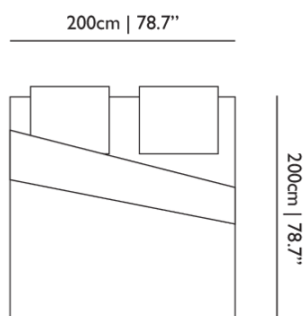

Packaging

WIDTH 30cm | 11.8"
HEIGHT 40cm | 15.7"
CUBAGE 0.05m³ | 1.7ft³
LENGTH 40cm | 15.7"
WEIGHT 9.5kg | 20.94lbs

Technical

ADDITIONAL

300 TC Duvet: Double Full Flap 40cm / 15.74in Pillows: Envelope Flap 20cm / 7.87in Set will come with 2 pillowcases

MATERIAL

100% cotton

Umbrella Squid Duvet Cover Set / 200x200/220

Dimensions

Product

WIDTH 200cm | 78.7"
HEIGHT 200cm | 78.7"
DEPTH 40cm | 15.7"
WEIGHT NETTO 2kg | 4.4lbs

Packaging

WIDTH 30cm | 11.8"
HEIGHT 40cm | 15.7"
CUBAGE 0.05m³ | 1.7ft³
LENGTH 40cm | 15.7"
WEIGHT 10.1kg | 22.27lbs

Product

WIDTH 240cm | 94.5"
HEIGHT 200cm | 78.7"
DEPTH 40cm | 15.7"
WEIGHT NETTO 2kg | 4.4lbs

Packaging

WIDTH 30cm | 11.8"
HEIGHT 40cm | 15.7"
CUBAGE 0.05m³ | 1.7ft³
LENGTH 40cm | 15.7"
WEIGHT 10.7kg | 23.59lbs

Product

WIDTH 260cm | 102.4"
HEIGHT 200cm | 78.7"
DEPTH 40cm | 15.7"
WEIGHT NETTO 2kg | 4.41lbs

Packaging

WIDTH 30cm | 11.8"
HEIGHT 40cm | 15.7"
CUBAGE 0.05m³ | 1.7ft³
LENGTH 40cm | 15.7"
WEIGHT 11.3kg | 24.91lbs