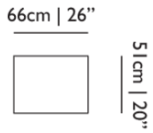

MATERIAL

100% cotton sateen

Calligraphy Bird Bed Pillows / Queen 26x20" Set of 2

Dimensions

Product

WIDTH 66cm | 26"
HEIGHT 51cm | 20.1"
DEPTH 2cm | 0.8"
WEIGHT NETTO 0.7kg | 1.54lbs

Packaging

WIDTH 40cm | 15.7"
HEIGHT 40cm | 15.7"
CUBAGE 0.1m³ | 3.39ft³
LENGTH 60cm | 23.6"
WEIGHT 5.3kg | 11.68lbs

Technical

ADDITIONAL

300 TC

MATERIAL

100% cotton sateen