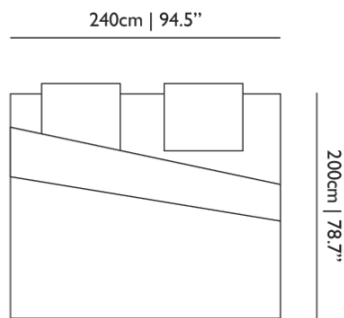

ADDITIONAL

300 TC Duvet: Double Full Flap 40cm / 15.74in Pillows: Envelope Flap 20cm / 7.87in Set will come with 2 pillowcases

MATERIAL

100% cotton

Calligraphy Bird Duvet Cover Set / 240x200/220

Dimensions

Product

WIDTH 240cm | 94.5"
HEIGHT 200cm | 78.7"
DEPTH 40cm | 15.7"
WEIGHT NETTO 2kg | 4.4lbs

Packaging

WIDTH 30cm | 11.8"
HEIGHT 40cm | 15.7"
CUBAGE 0.05m³ | 1.7ft³
LENGTH 40cm | 15.7"
WEIGHT 10.7kg | 23.59lbs

Technical

ADDITIONAL

300 TC Duvet: Double Full Flap 40cm / 15.74in Pillows: Envelope Flap 20cm / 7.87in Set will come with 2 pillowcases

MATERIAL

100% cotton