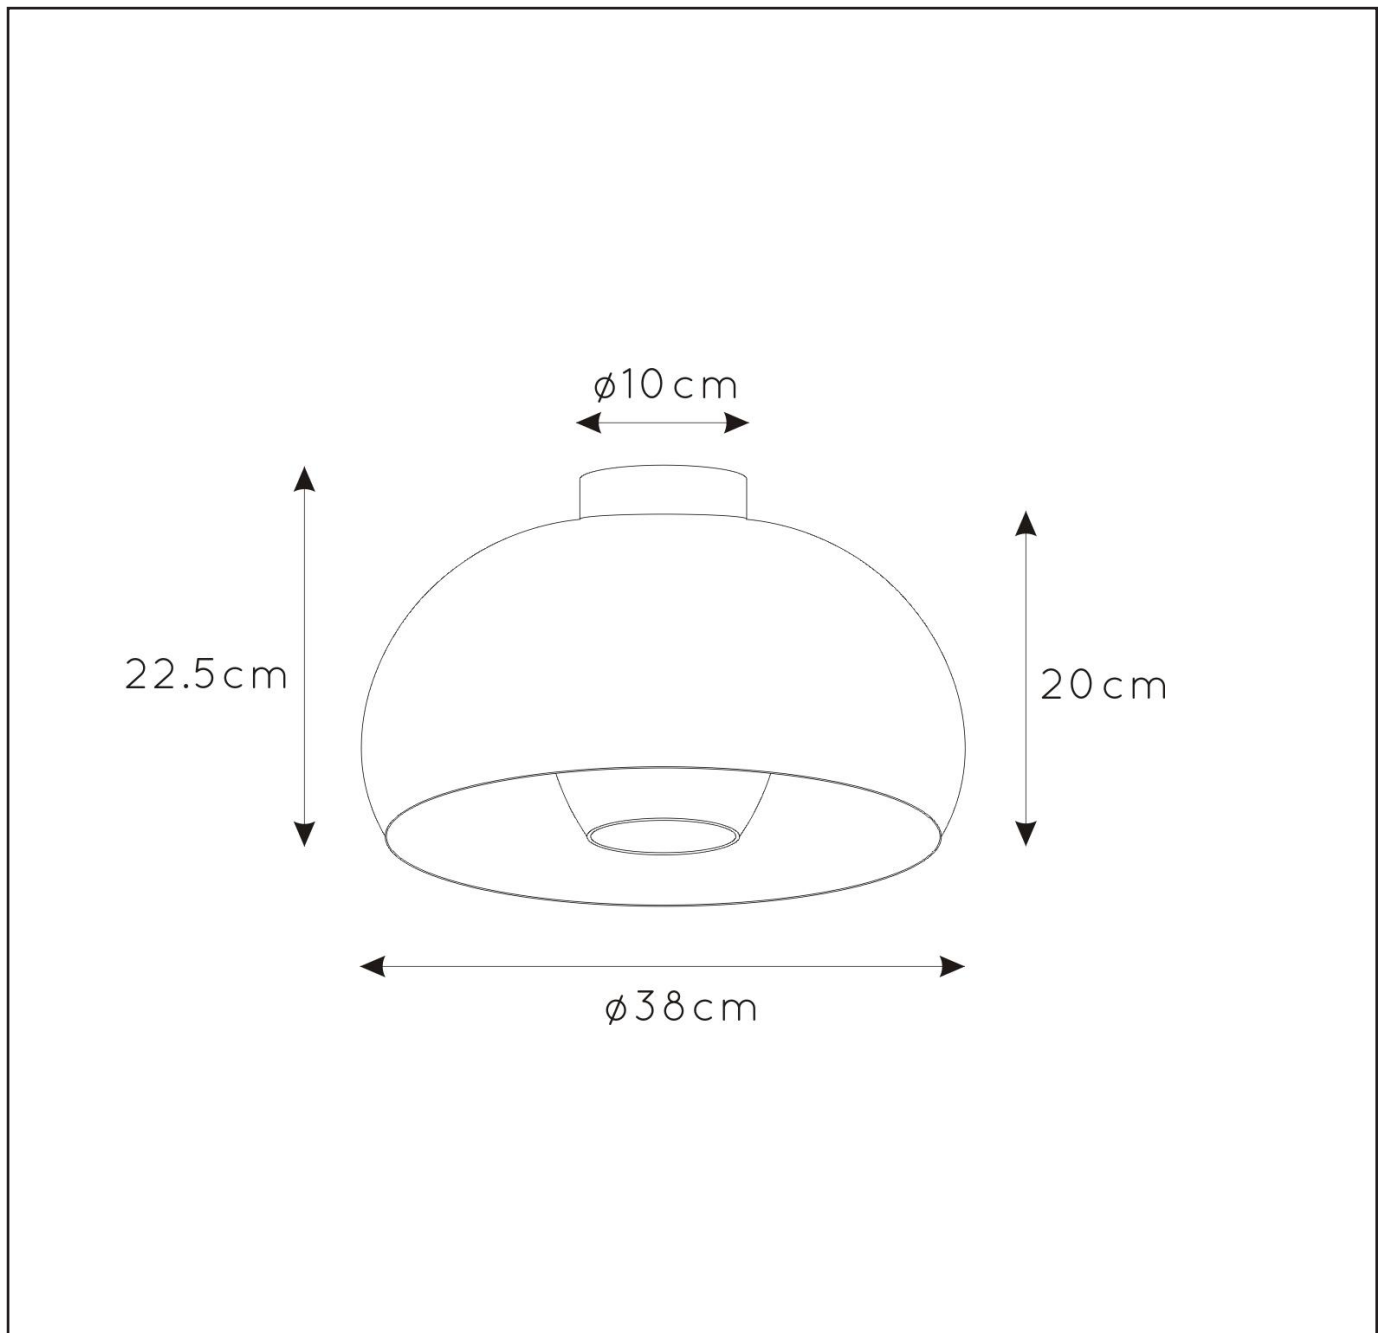

RECOMMENDED LUCIDE LIGHT SOURCE

49042/05/62

Light source dimmable : Yes

Light source incl. : No

General

Dimensions LxWxH : 38cm x 38cm x 22.5cm
 Height minimum : 22.5cm
 Height maximum : 22.5cm
 Dimensions shade LxWxH : 38cm x38 cmx20cm
 Main material : Steel+glass
 Ceiling rose material : Steel
 Color : Sandy matt black with smoke glass
 sandy matt green with amber glass
 Style : Retro
 Shape : Half round
 Weight : 2.1 kg
 Warranty : 2 years

Product specifications

Dimmable : Yes
 Light direction : Down
 Adjustable in height : No
 Directional : No
 Cable :
 Cable length :
 Sensor : Without Sensor
 Control: Light Switch Control
 IP-Class : 20
 Electric class : 1
 Light source including ? : No
 Lamp socket : E27
 Light source number : 1
 Power requirements : 220-240V~50Hz
 Bulb type & maximum wattage : E27 max.60W

For more specifications of this product please visit

www.lucide.com

LUCIDE

TECHNICAL DRAWING & DIMENSIONS

SHARAN

item number : 30186/38/30

EAN code : 5411212302922

item number : 30186/38/33

EAN code : 5411212302939

For more specifications, dimensions please visit

www.lucide.com

LUCIDE

INSTALLATION DRAWING SPECIFICATIONS