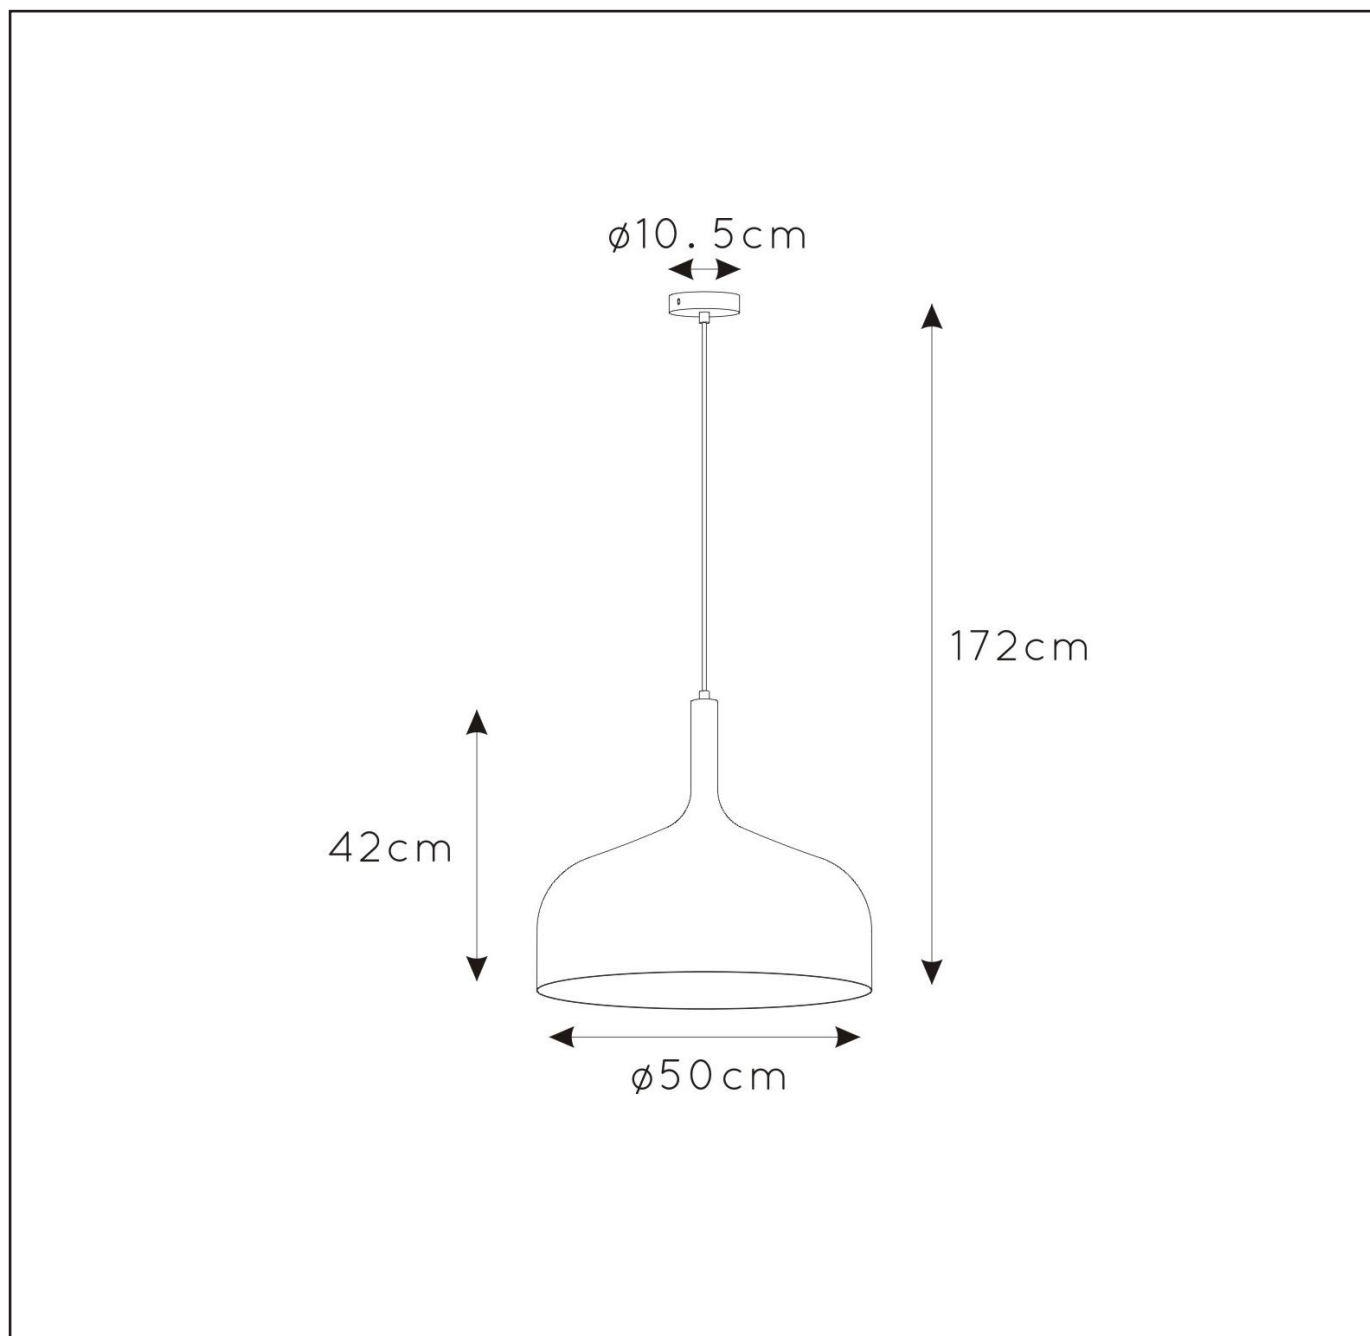

RECOMMENDED
 LUCIDE LIGHT
 SOURCE

49033/05/62
 Light source dimmable : Yes
 Light source incl. : No

General

Dimensions LxWxH : 50cm x 50cm x 172cm
 Height minimum : 70cm
 Height maximum : 172cm
 Dimensions shade LxWxH : 50cm x50cmx42cm
 Main material : Steel
 Ceiling rose material : Steel
 Color : Matt green / shiny curry
 Style : Retro
 Shape : Half round
 Weight : 1.9kg
 Warranty : 2 years

Product specifications

Dimmable : Yes
 Light direction : Down
 Adjustable in height : No
 Directional : No
 Cable : Black fabric
 Cable length : 130cm
 Sensor : Without Sensor
 Control: Light Switch Control
 IP-Class : 20
 Electric class : 1
 Light source including ? : No
 Lamp socket : E27
 Light source number : 1
 Power requirements : 220-240V~50Hz
 Bulb type & maximum wattage : E27 max.60W

For more specifications of this product please visit

www.lucide.com

LUCIDE

TECHNICAL DRAWING & DIMENSIONS

ROZALLA

item number : 30483/50/33

EAN code : 5411212302748

item number : 30483/50/44

EAN code : 5411212302755

For more specifications, dimensions please visit

www.lucide.com

LUCIDE

INSTALLATION DRAWING SPECIFICATIONS