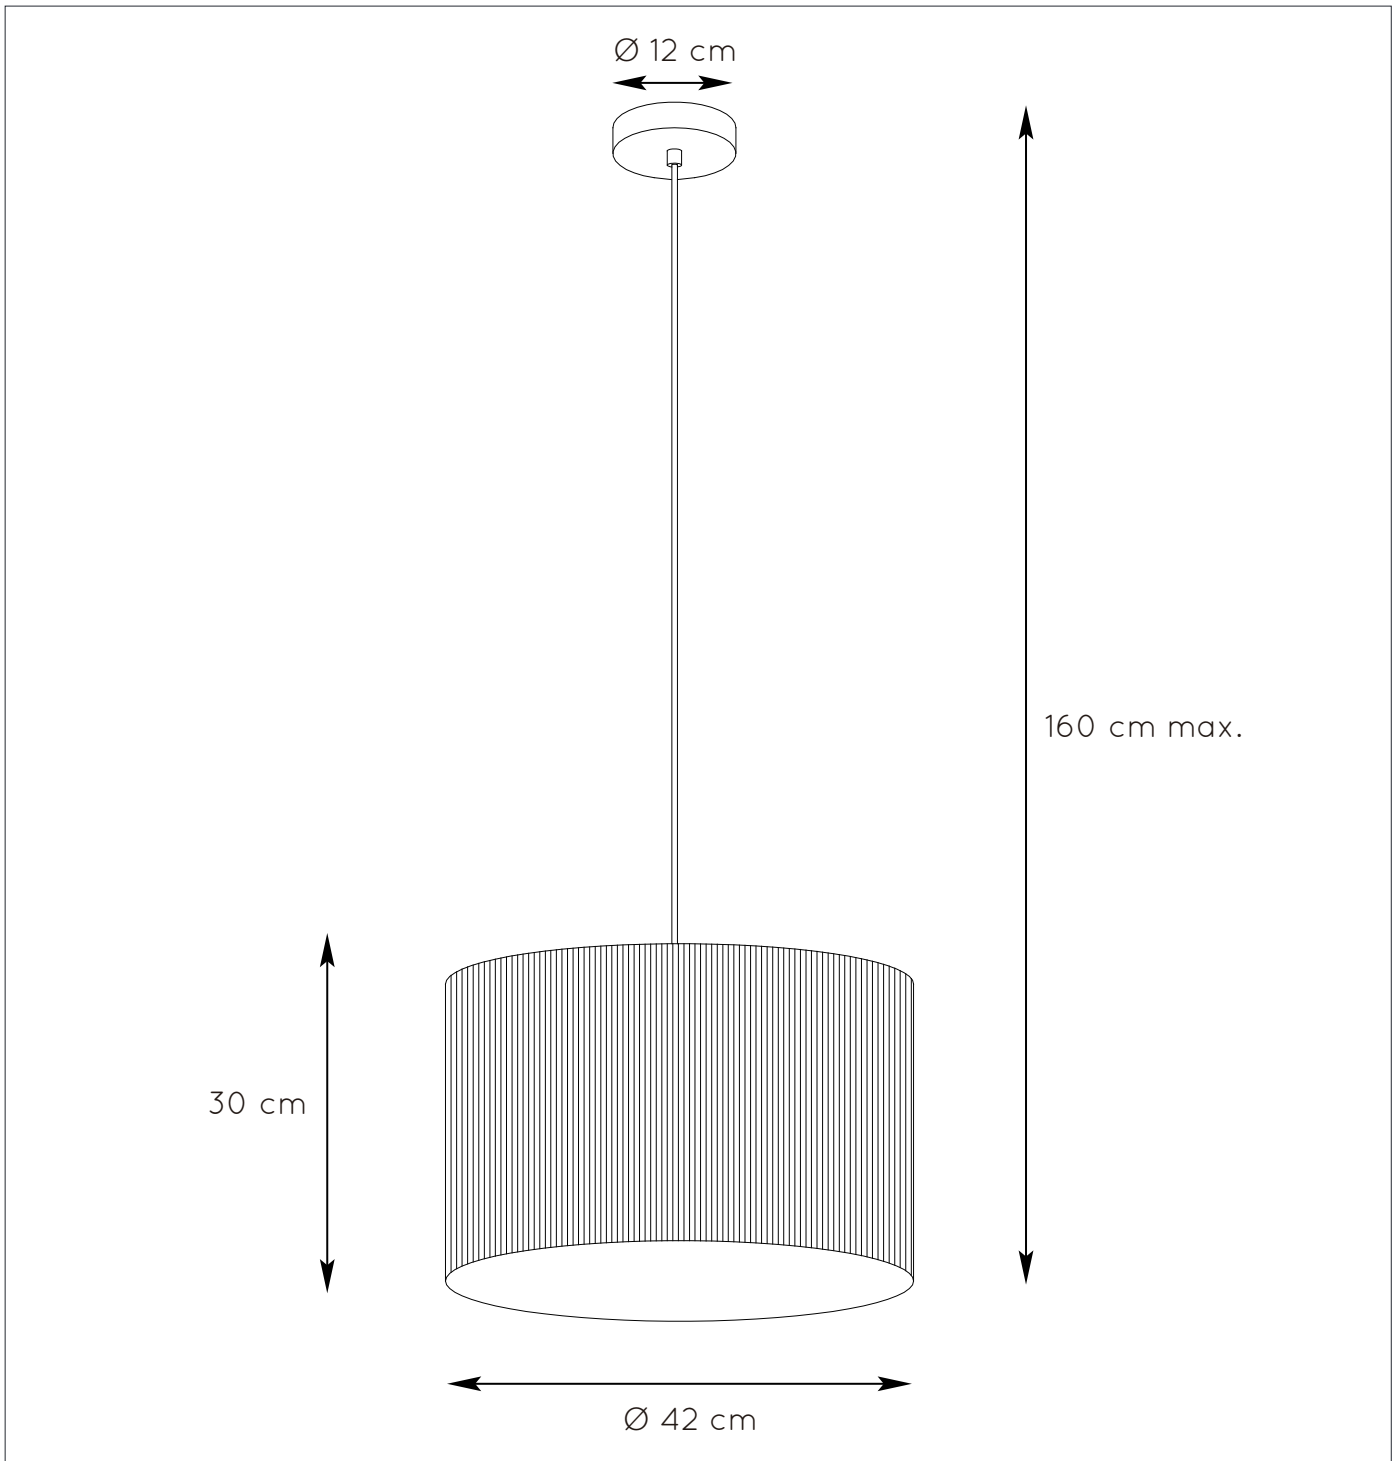

MAGIUS

Item number : 03429/42/30

EAN code : 5411212031204

For more specifications, dimensions please visit

www.lucide.com