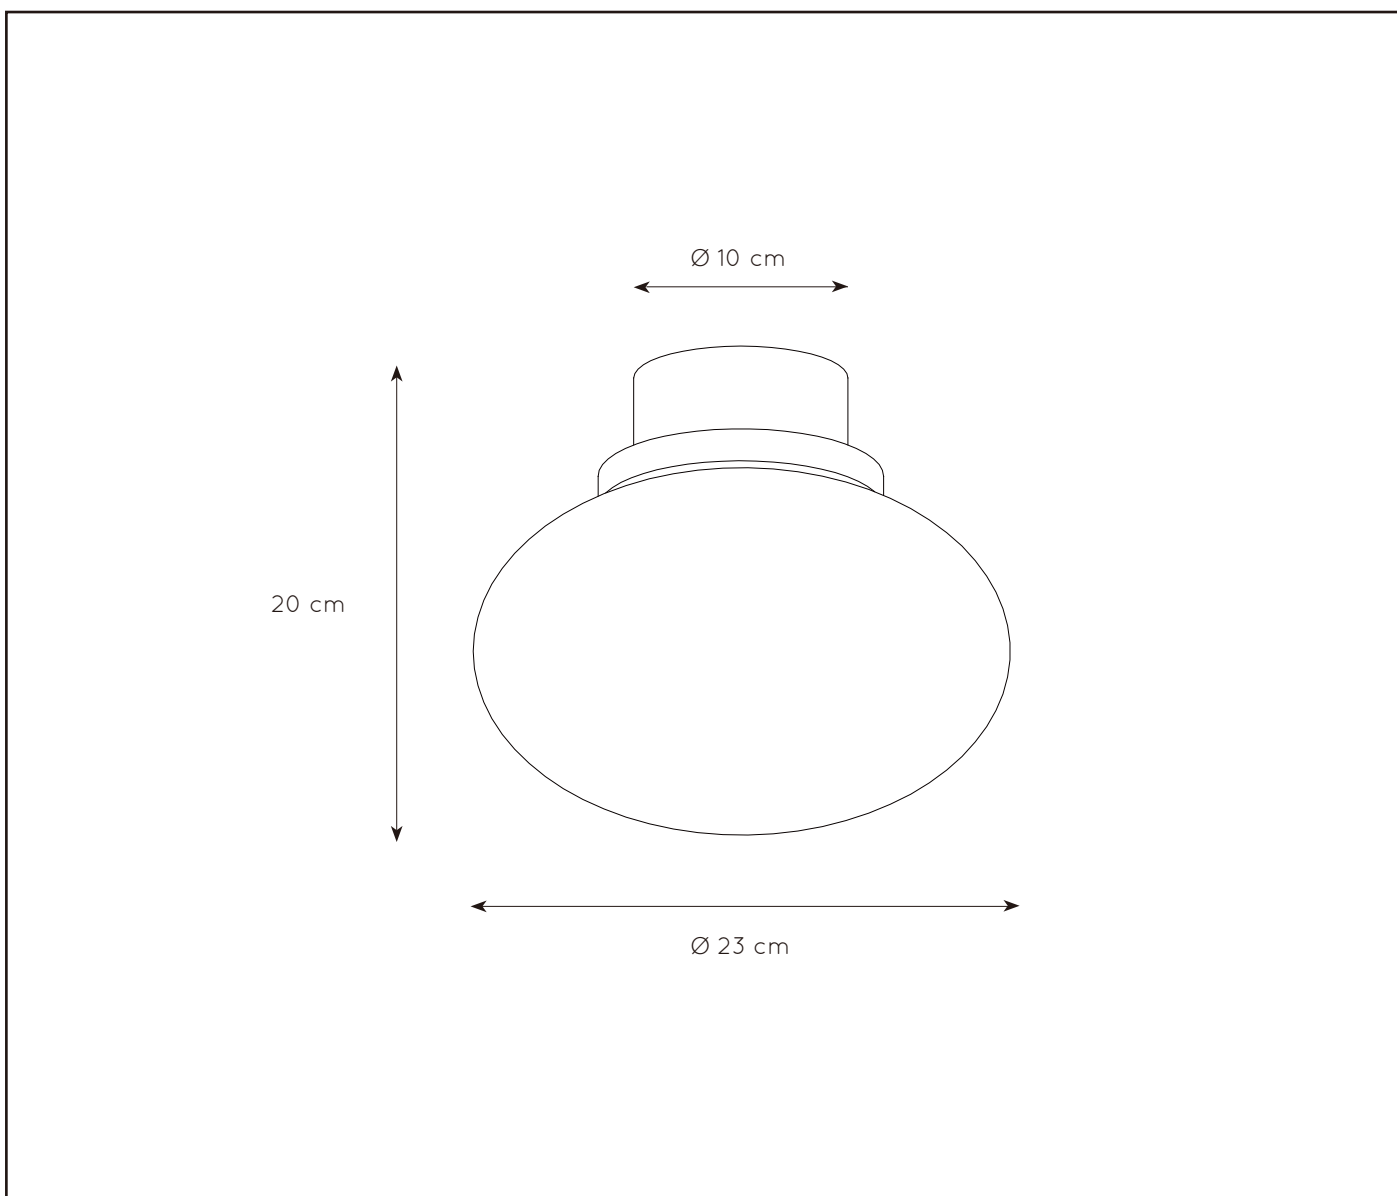

LUCIDE

RECOMMENDED LUCIDE LIGHT SOURCE

49021/04/60
 Light source dimmable : Yes
 Light source incl. : No

General

Dimensions LxWxH : 23 cm x 23 cm x 20 cm
Height minimum : 20 cm
Height maximum : 20 cm
Dimensions shade LxWxH : Ø 23 cm x 13 cm
Main material : Steel and glass
Ceiling rose material : -
Color : Opal white/white marble/satin brass;
 Amber/green marble/satin brass;
 Smoke/black marble /black
Style : Modern
Shape : round
Weight : 0,8 kg
Warranty : 2 years

Installation of items in bathroom:

Product specifications

Dimmable : Yes
Light direction : Around (Diffuse)
Adjustable in height : Not adjustable In Height (Before Installation)
Directional : Not Directional
Cable : No cable On Product
Cable length : - cm
Sensor : Without Sensor
Control : Light Switch Control
IP-Class : 44
Electric class : 2
Light source including ? : No
Lamp socket : E27
Light source number : 1
Power requirements : 220-240V~50Hz
Bulb tube & maximum wattage : E27 - max. 40W

EAN code : 5411212031617

Item number : 03140/23/65

EAN code : 5411212031624

For more specifications, dimensions please visit

www.lucide.com