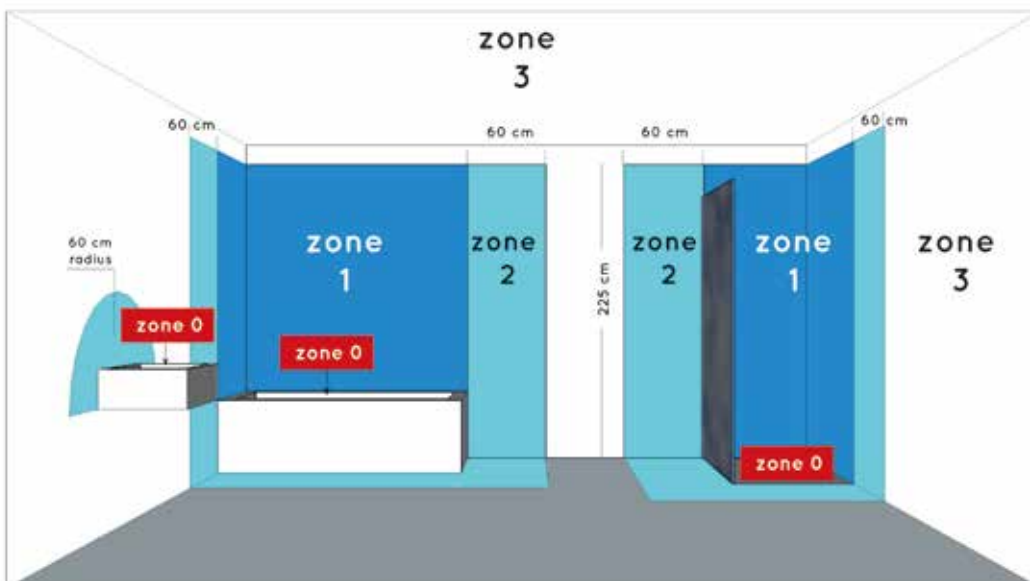

LUCIDE

RECOMMENDED LUCIDE LIGHT SOURCE

49021/04/60
 Light source dimmable : Yes
 Light source incl. : No

General

Dimensions LxWxH : 23 cm x 23 cm x 20 cm
Height minimum : 20 cm
Height maximum : 20 cm
Dimensions shade LxWxH : Ø 23 cm x 13 cm
Main material : Steel and glass
Ceiling rose material : -
Color : Opal white/white marble/satin brass;
 Amber/green marble/satin brass;
 Smoke/black marble /black
Style : Modern
Shape : round
Weight : 0,8 kg
Warranty : 2 years

Installation of items in bathroom:

Product specifications

Dimmable : Yes
Light direction : Around (Diffuse)
Adjustable in height : Not adjustable In Height (Before Installation)
Directional : Not Directional
Cable : No cable On Product
Cable length : - cm
Sensor : Without Sensor
Control : Light Switch Control
IP-Class : 44
Electric class : 2
Light source including ? : No
Lamp socket : E27
Light source number : 1
Power requirements : 220-240V~50Hz
Bulb tube & maximum wattage : E27 - max. 40W