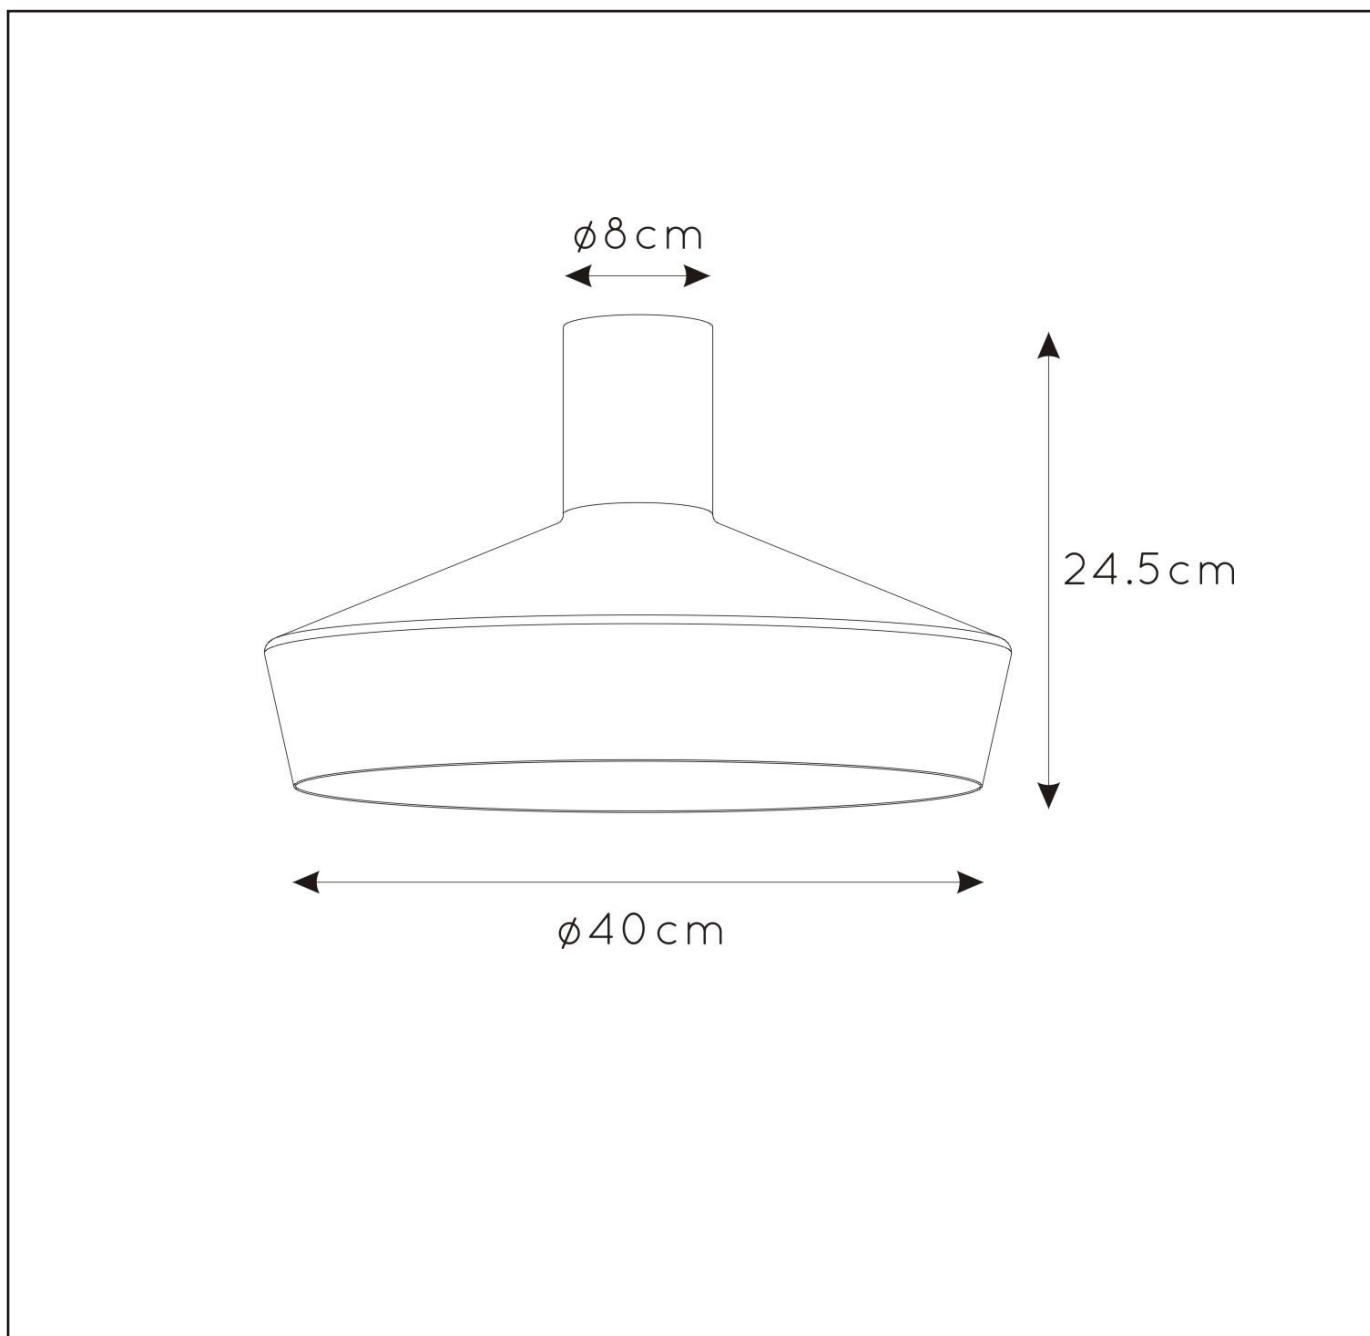

RECOMMENDED
 LUCIDE LIGHT
 SOURCE

49032/05/62
 Light source dimmable : Yes
 Light source incl. : No

General

Dimensions LxWxH : 40cm x 40cm x 24.5cm
 Height minimum : 24.5cm
 Height maximum : 24.5cm
 Dimensions shade LxWxH : 40cm x 40cm x 24.5cm
 Main material : Steel
 Ceiling rose material : Steel
 Color : Sandy matt black / green
 Style : Retro
 Shape : Half round
 Weight : 1.5 kg
 Warranty : 2 years

Product specifications

Dimmable : Yes
 Light direction : Down
 Adjustable in height : No
 Directional : No
 Cable :
 Cable length :
 Sensor : Without Sensor
 Control : Light Switch Control
 IP-Class : 20
 Electric class : 1
 Light source including ? : No
 Lamp socket : E27
 Light source number : 1
 Power requirements : 220-240V~50Hz
 Bulb type & maximum wattage : E27 max.60W

For more specifications of this product please visit

www.lucide.com

LUCIDE

TECHNICAL DRAWING & DIMENSIONS

CARDIFF

item number : 30187/40/30

EAN code : 5411212302830

item number : 30187/40/33

EAN code : 5411212302847

For more specifications, dimensions please visit

www.lucide.com

LUCIDE

INSTALLATION DRAWING SPECIFICATIONS