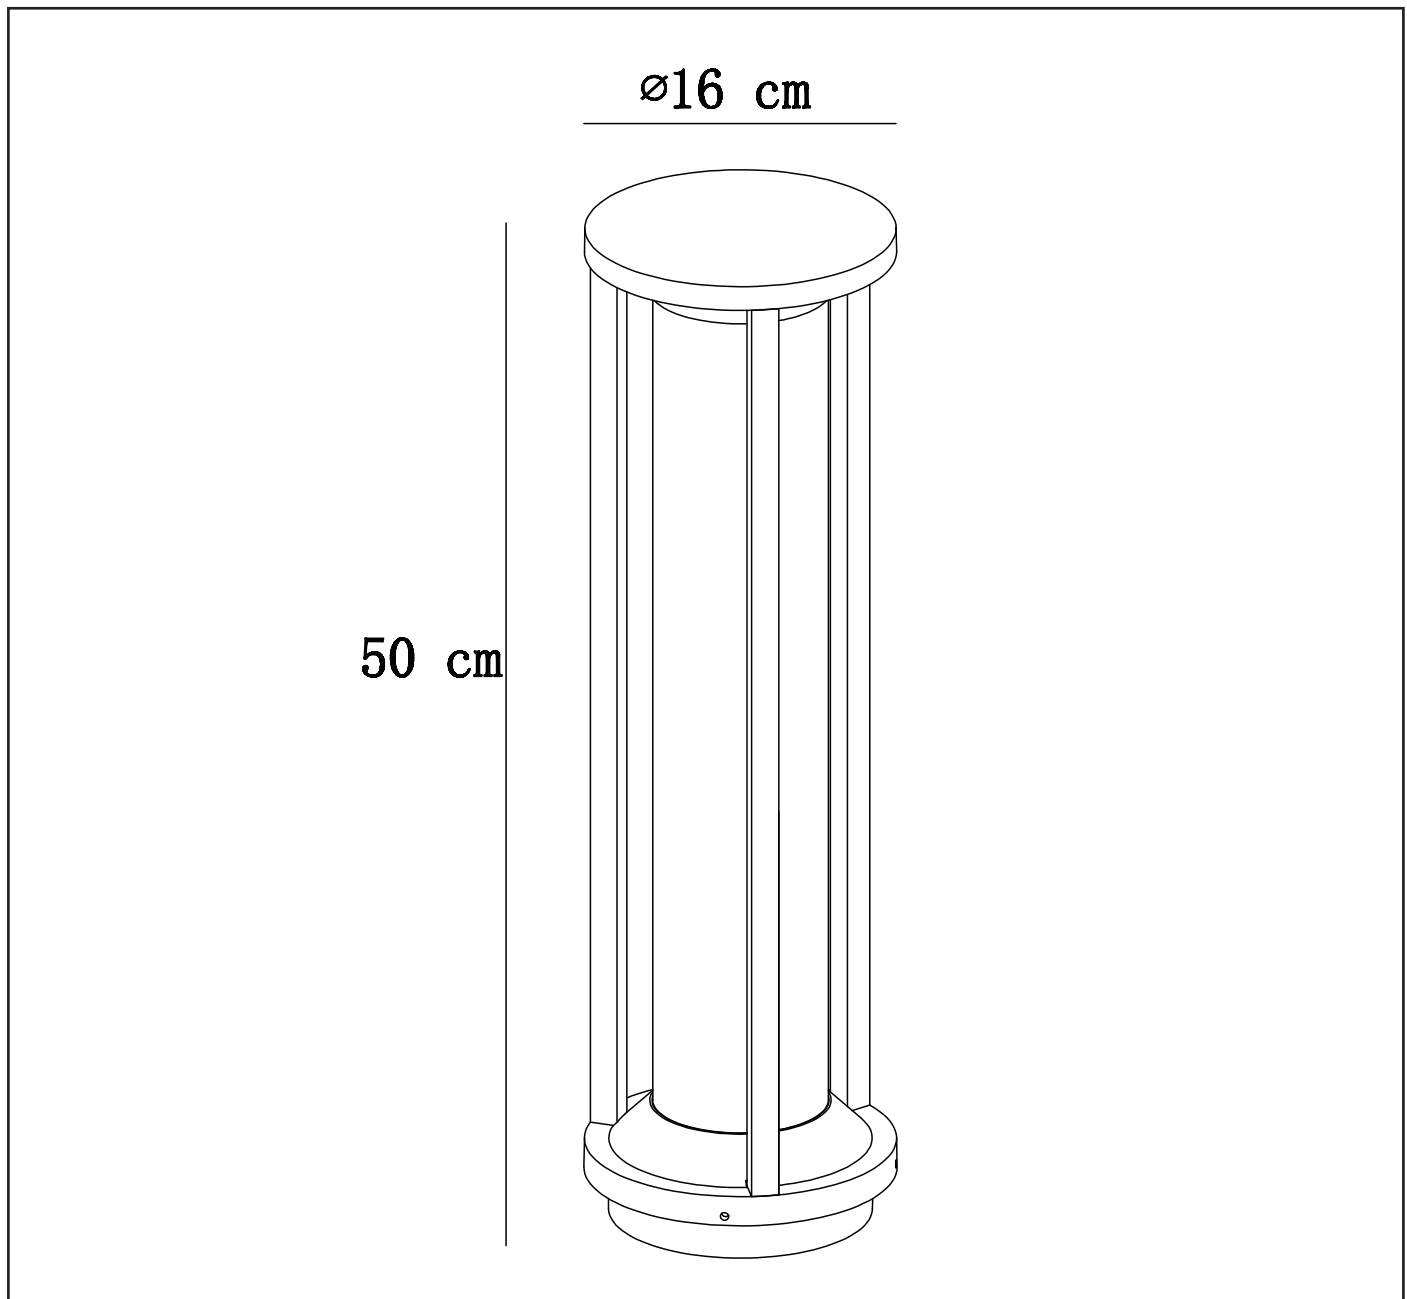

LUCIDE

GENERAL SPECIFICATIONS

**RECOMMENDED LUCIDE
LIGHT SOURCE**

49035/30/62

Light source dimmable : YES

Light source incl. : NO

General

Dimensions LxWxH : 16CMx16CMx50CM

Height minimum : 50CM

Height maximum : 50CM

Dimensions shade LxWxH :

Main material : Die-casting Aluminum

Ceiling rose material :

Color : BLACK

Style : Modern

Shape : As Shown

Weight : 1.3KG

Warranty : 2 years

Product specifications

Dimmable : NO

Light direction : Bollard

Adjustable in height : No

Directional : Not Directional

Cable : No

www.lucide.com

LUCIDE

TECHNICAL DRAWING & DIMENSIONS

CADIX

Item number : 15804/50/30
EAN code : 5 411212151919

For more specifications, dimensions please visit
www.lucide.com

LUCIDE

INSTALLATION DRAWING SPECIFICATIONS