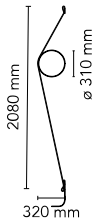

Wirering White

by Formafantasma , 2018

Indirect light wall lighting device with body in calendered, extruded aluminium with galvanised or varnished finish. The special tangent cable, in coloured rubber, provides the power. The cable is fixed to the wall with ABS joints in the same finish as the ring. Dimming via switch pedal on the cable. Power supply on adapter with interchangeable plugs. Useful cable length is 2.5 metres.

Mounting	Wall
Environment	Indoor
Weight	(ring 0,235kg + cable 0,710kg) = 0,945 Kg
Light sources available	180 x LED 16W 2700K Dimmer CRI90 1300lm
Emergency	Without
Switching	no
Power	16W
Battery	No
Supply included	Yes

Cord Length	2,5m mm
Materials	Aluminum

Colors	<input type="radio"/> F9512009 - White cable/White ring <input type="radio"/> F9512044 - White cable/Gold ring <input type="radio"/> F9512020 - White cable/Grey ring <input type="radio"/> F9512034 - White cable/Pink ring <input type="radio"/> F9512030 - White cable/Black ring
--------	--