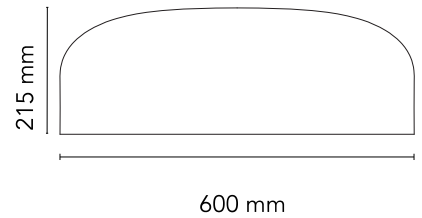

FLOS

■ F1370030 Glossy Black

Smithfield Ceiling

Designed by Jasper Morrison, 2009

Halogen - 4 x 70W

Ceiling-mounted lamp providing direct light. Aluminium body. Available in gloss black, white, matt black, green, red or MUD. Injection-moulded opalescent methacrylate diffuser. Steel wall and ceiling attachment.

Are you a professional and your project needs consulting and support?

[BOOK AN APPOINTMENT](#)