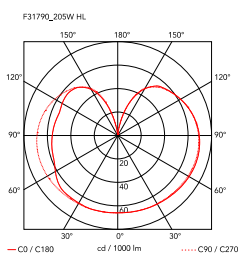

IC Lights Ceiling/Wall 2

by Michael Anastassiades , 2014

Wall-ceiling lamp providing diffused light. Frame in brass, brushed and transparent varnished or chrome steel. Blown glass opal diffuser.

Mounting	Ceiling and wall
Environment	Indoor
Finish	Brushed brass, Chrome, Black
Weight	3.7 Kg
Light sources available	1 x LED 13W E27 1400lm 3000K [e] cod. RF25535 DIMMER 1 x LED 13W E27 1400lm 2700K [e] cod. RF26065 DIMMER 1 x LED 17W E27 2000lm 2700K [e] cod. RF26259 DIMMER 1 x LED 17W E27 2000lm 3000K [e] cod. RF26258 DIMMER