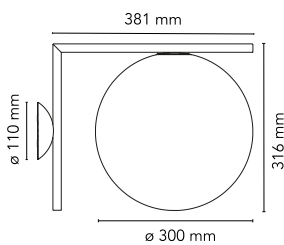

IC Lights Ceiling/Wall 2

by Michael Anastassiades , 2014

Wall-ceiling lamp providing diffused light. Frame in brass, brushed and transparent varnished or chrome steel. Blown glass opal diffuser.

Mounting	Ceiling and wall
Environment	Indoor
Finish	Brushed brass, Chrome, Black
Weight	3.7 Kg
Light sources available	1 x LED 13W E27 1400lm 3000K [e] cod. RF25535 DIMMER 1 x LED 13W E27 1400lm 2700K [e] cod. RF26065 DIMMER 1 x LED 17W E27 2000lm 2700K [e] cod. RF26259 DIMMER 1 x LED 17W E27 2000lm 3000K [e] cod. RF26258 DIMMER