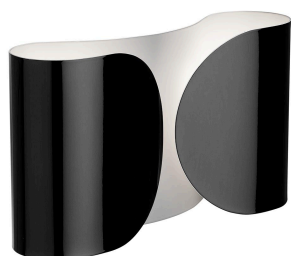

Foglio

by Tobia Scarpa , 1966

Wall lamp providing direct/indirect/partially diffused light. Wall fitting in powder-painted polished white pressed steel. Diffuser in powder-painted polished. Two nylon injection molded white lamp holder supports.

Mounting	Wall
Environment	Indoor
Finish	White, Chrome, Glossy black
Weight	3.7 Kg
Light sources available	2 x LED 8W E27 740lm 2700K [e] cod. RF25323 DIMMER 2 x LED 8W E27 740lm 3000K [e] cod. RF25317 DIMMER
Emergency	Without
Voltage	220-250V
Power	2x MAX 100W
Battery	No
Supply included	Yes

Materials Steel

Colors

- F2400009 - White
- F2400057 - Chrome
- F2400030 - Shiny black

Certificate