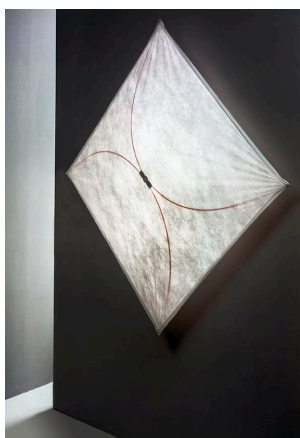

## Ariette 1

by Tobia Scarpa , 1973

Wall or ceiling-mounted lamp providing diffused light. Synthetic fabric diffuser. 30% fiberglass reinforced polyamide ceiling/wall fitting.

Mounting	Ceiling and wall
Environment	Indoor
Weight	0.8 Kg
Light sources available	4 x LED 8W E27 740lm 2700K [e] cod. RF25323 DIMMER 4 x LED E27 8W 3000K 740lm - RF25317-DIMM.
Emergency	Without
Voltage	220-250V
Power	4x MAX 40W
Battery	No
Supply included	Yes
Materials	Fabric
Colors	 F0400009 - Light Fabric
Certificate	