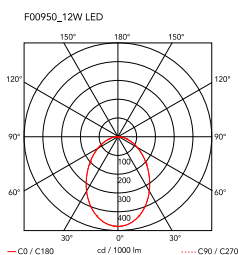

Aim Small

by Ronan & Erwan Bouroullec , 2014

Suspended light fitting. Body in varnished aluminium sheet, shade in photo-etched optical polycarbonate. Internal reflector in photo-etched PC. Directionable body. Powered directly from mains. The LED can be dimmed with a «Triac for Led» dimmer approved by Flos. Flos does not respond in case of wrong electrical connection system installations. The cable has a useful length of 9 metres and thus the lamp can be suspended 3 metres from the ceiling. Multiple rose with capacity to connect up to 5 Aim Small also available.

Cord Length	9000/3000 mm
Materials	Aluminum, Polycarbonate

Colors	<ul style="list-style-type: none"> ● F0095009 - White ● F0095030 - Black ● F0095026 - Anodized Brown
---------------	---

Certificate	    
--------------------	--