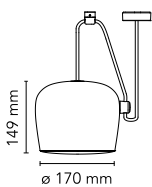

Aim Small

by Ronan & Erwan Bouroullec , 2014

Suspended light fitting. Body in varnished aluminium sheet, shade in photo-etched optical polycarbonate. Internal reflector in photo-etched PC. Directionable body. Powered directly from mains. The LED can be dimmed with a «Triac for Led» dimmer approved by Flos. Flos does not respond in case of wrong electrical connection system installations. The cable has a useful length of 9 metres and thus the lamp can be suspended 3 metres from the ceiling. Multiple rose with capacity to connect up to 5 Aim Small also available.

Mounting	Pendant
Environment	Indoor
Weight	1.9 (x1 AIM SMALL) Kg
Light sources available	1 x Multichip LED 12W 950lm 2700K CRI90 [j]
Emergency	Without
Voltage	220-240V
Power	12W
Battery	No
Supply included	Yes

Cord Length	9000/3000 mm
Materials	Aluminum, Polycarbonate

Colors	<ul style="list-style-type: none"> ● F0095009 - White ● F0095030 - Black ● F0095026 - Anodized Brown
---------------	---

Certificate	    
--------------------	--