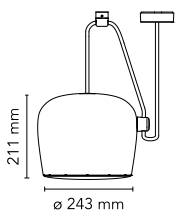

## Aim

by Ronan & Erwan Bouroullec , 2013

Suspended light fitting. Body in varnished aluminium sheet, shade in photo-etched optical polycarbonate. Internal reflector in photo-etched ABS. Orientable body. Powered directly from mains. The LED can be dimmed with a «Triac for Led» dimmer approved by Flos.Flos does not respond in case of wrong electrical connection system installations. The cable has a useful length of 9 meters and thus the lamp can be suspended 3 meters from the ceiling. Multiple rose with capacity to connect up to 5 Aims also available.

Cord Length	9000/3000 mm
Materials	ABS, Aluminum, Polycarbonate

Colors	<ul style="list-style-type: none"> <li>● F0090009 - White</li> <li>● F0090030 - Black</li> <li>● F0090026 - Anodized brown</li> </ul>
--------	---