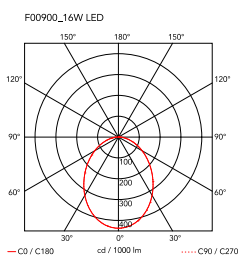

## Aim

by Ronan & Erwan Bouroullec , 2013

Suspended light fitting. Body in varnished aluminium sheet, shade in photo-etched optical polycarbonate. Internal reflector in photo-etched ABS. Orientable body. Powered directly from mains. The LED can be dimmed with a «Triac for Led» dimmer approved by Flos.Flos does not respond in case of wrong electrical connection system installations. The cable has a useful length of 9 meters and thus the lamp can be suspended 3 meters from the ceiling. Multiple rose with capacity to connect up to 5 Aims also available.