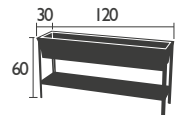

17.5 KG
VOL : 56.5 LITRES