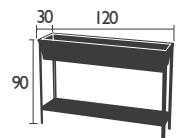

24.5 KG
VOL : 56.5 LITRES