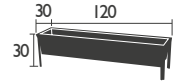

### 3252 - SMALL PLANTER

Tubular steel frame base  
 Sheet steel tray  
 Tray drainage hole with offset drainage system  
 Feet and trays separable  
 Available colours: (excluding Cotton White and Linen)