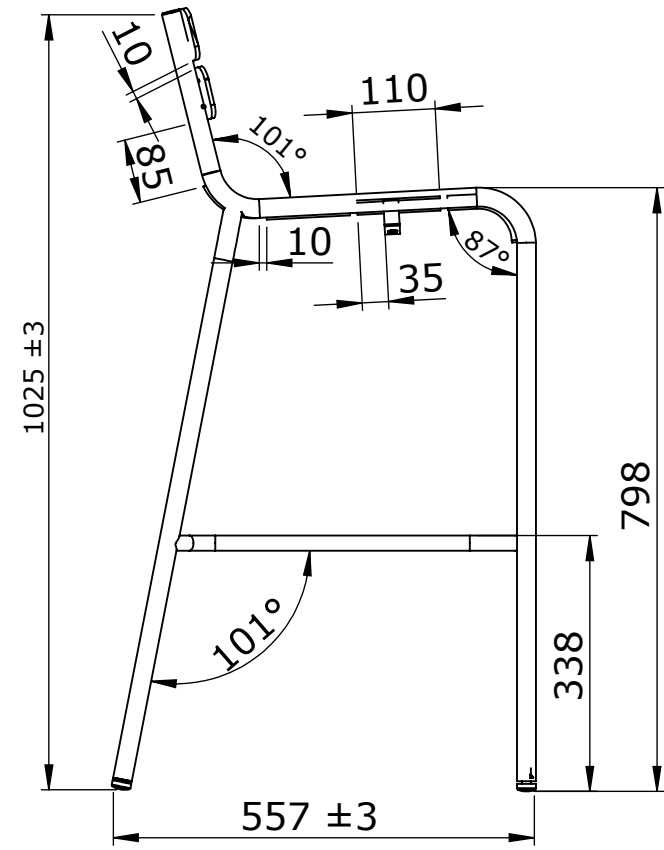

Stacking capacity : x 6 (Height – stacked : 120 cm)

Weight: : 4.9 kg

FURTHER INFORMATION

Bespoke project : Silkscreen printing, Laser cutting, Ground attachment, Cable attachment, Special RAL, Special dimensions, Ballasting

A5
Gris argile
Clay grey/Lehmgrau

A6
Citron givré
Frosted lemon
Zitronensorbet

A7
Menthe glaciale
Ice mint/Gletscherminze

42
Régilisse
Liquorice/Lakritze

47
Carbone
Anthracite/Anthrazit

DIMENSIONS Cm

Weight in Kg:4.8	Scale:1:10	Rev:A	Family Name: LUXEMBOURG	Reference: FTA_4103
	Parc Actival 01140 THOISSEY - FRANCE Tel: +33 (0) 474 04 94 88 Fax: +33 (0) 474 04 97 65		Product Name: BAR CHAIR	
	Created:21/10/2019	Approved:25/11/2019	By:A.LORON	Sheet 1 / 1