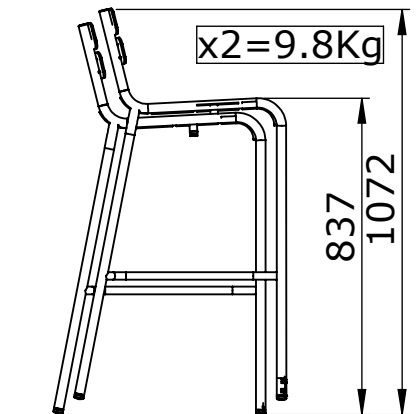

Stacking capacity : x 6 (Height – stacked : 120 cm)

Weight: : 4.9 kg

FURTHER INFORMATION

Bespoke project : Silkscreen printing, Laser cutting, Ground attachment, Cable attachment, Special RAL, Special dimensions, Ballasting

A5
Gris argile
Clay grey/Lehmgrau

A6
Citron givré
Frosted lemon
Zitronensorbet

A7
Menthe glaciale
Ice mint/Gletscherminze

42
Régilisse
Liquorice/Lakritze

47
Carbone
Anthracite/Anthrazit

DIMENSIONS Cm

Weight in Kg:4.8	Scale:1:10	Rev:A	Family Name: LUXEMBOURG	Reference: FTA_4103
	Parc Actival 01140 THOISSEY - FRANCE Tel: +33 (0) 474 04 94 88 Fax: +33 (0) 474 04 97 65		Product Name: BAR CHAIR	
	Created:21/10/2019	Approved:25/11/2019	By:A.LORON	Sheet 1 / 1