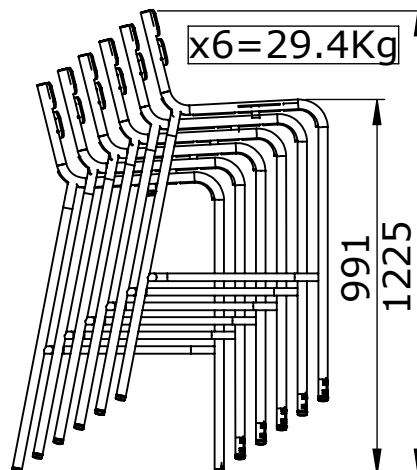

Stacking capacity : x 6 (Height – stacked : 120 cm)

Weight: : 4.9 kg

FURTHER INFORMATION

Bespoke project : Silkscreen printing, Laser cutting, Ground attachment, Cable attachment, Special RAL, Special dimensions, Ballasting

A5
Gris argile
Clay grey/Lehmgrau

A6
Citron givré
Frosted lemon
Zitronensorbet

A7
Menthe glaciale
Ice mint/Gletscherminze

42
Régilisse
Liquorice/Lakritze

47
Carbone
Anthracite/Anthrazit

DIMENSIONS Cm

Weight in Kg:4.8	Scale:1:10	Rev:A	Family Name: LUXEMBOURG	Reference: FTA_4103
	Parc Actival 01140 THOISSEY - FRANCE Tel: +33 (0) 474 04 94 88 Fax: +33 (0) 474 04 97 65		Product Name: BAR CHAIR	
	Created:21/10/2019	Approved:25/11/2019	By:A.LORON	Sheet 1 / 1