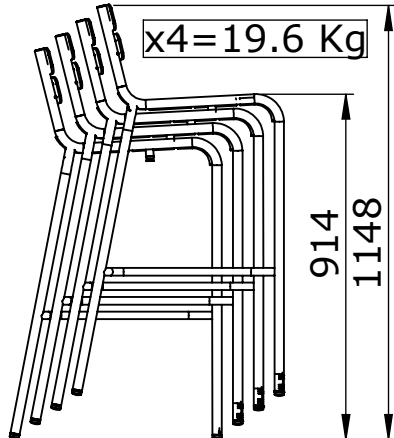

Stacking capacity : x 6 (Height – stacked : 120 cm)

Weight: : 4.9 kg

FURTHER INFORMATION

Bespoke project : Silkscreen printing, Laser cutting, Ground attachment, Cable attachment, Special RAL, Special dimensions, Ballasting

A5
Gris argile
Clay grey/Lehmgrau

A6
Citron givré
Frosted lemon
Zitronensorbet

A7
Menthe glaciale
Ice mint/Gletscherminze

42
Régilisse
Liquorice/Lakritze

47
Carbone
Anthracite/Anthrazit

DIMENSIONS Cm

Weight in Kg:4.8	Scale:1:10	Rev:A	Family Name: LUXEMBOURG	Reference: FTA_4103
	Parc Actival 01140 THOISSEY - FRANCE Tel: +33 (0) 474 04 94 88 Fax: +33 (0) 474 04 97 65		Product Name: BAR CHAIR	
	Created:21/10/2019	Approved:25/11/2019	By:A.LORON	Sheet 1 / 1