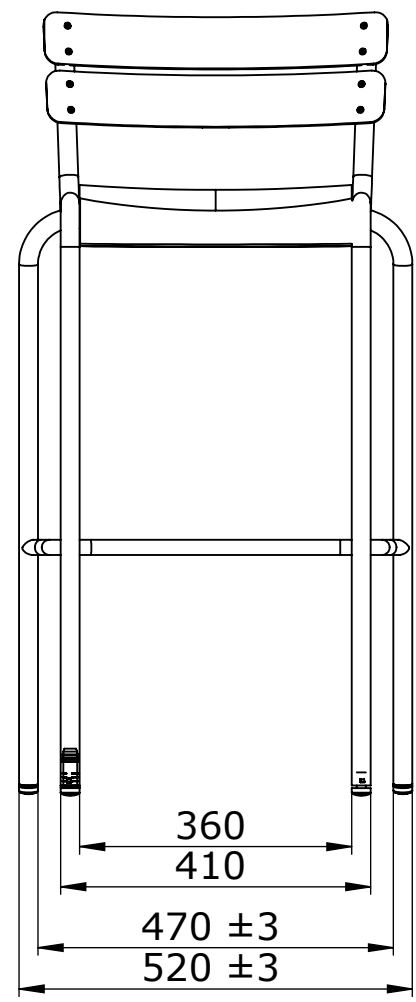

Stacking capacity : x 6 (Height – stacked : 120 cm)

Weight: : 4.9 kg

FURTHER INFORMATION

Bespoke project : Silkscreen printing, Laser cutting, Ground attachment, Cable attachment, Special RAL, Special dimensions, Ballasting

A5
Gris argile
Clay grey/Lehmgrau

A6
Citron givré
Frosted lemon
Zitronensorbet

A7
Menthe glaciale
Ice mint/Gletscherminze

42
Régilisse
Liquorice/Lakritze

47
Carbone
Anthracite/Anthrazit

DIMENSIONS Cm

Weight in Kg:4.8	Scale:1:10	Rev:A	Family Name: LUXEMBOURG	Reference: FTA_4103
	Parc Actival 01140 THOISSEY - FRANCE Tel: +33 (0) 474 04 94 88 Fax: +33 (0) 474 04 97 65		Product Name: BAR CHAIR	
	Created:21/10/2019	Approved:25/11/2019	By:A.LORON	Sheet 1 / 1