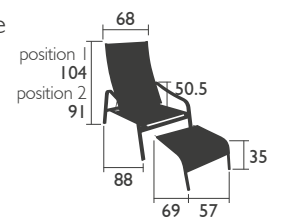

8908 - DECK CHAIR

Frame made from aluminium profile and stainless steel wire
Batyline® OTF outdoor fabric upholstery: tearproof, stain-resistant, mould-resistant, deformation-resistant
Adjustable backrest (2 positions)
Removable footrest - slides beneath the armchair
Stacking: x 10 (stacked height: 1610 mm)
Available colours p. 1a

9.4 KG

Accessories: Basics headrest p. 132