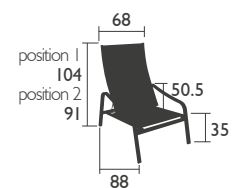

8907 - LOW ARMCHAIR

Frame made from aluminium profile and stainless steel wire
Batyline® OTF outdoor fabric upholstery: tearproof, stain-resistant, mould-resistant, deformation-resistant
Adjustable backrest (2 positions)
Stacking: x 10 (stacked height: 1610 mm)
Available colours p. 1a