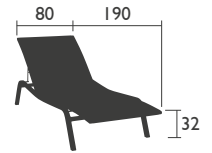

### 8906 - SUNLOUNGER

Frame made from aluminium profile and stainless steel wire  
 Batyline® OTF outdoor fabric upholstery: tearproof, stain-resistant, mould-resistant, deformation-resistant  
 Adjustable backrest (5 positions) - Footrest (2 positions)  
 Zero gravity position available - Integrated wheels  
 Stacking: x 15 (stacked height: 2250 mm)  
 Available colours (details on p. 1a)