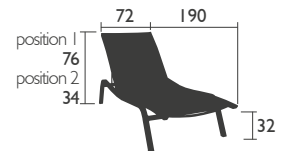

8909 - XS SUNLOUNGER

Frame made from aluminium profile and stainless steel wire
Batyline® OTF outdoor fabric upholstery: tearproof, stain-resistant, mould-resistant, deformation-resistant
Adjustable backrest (2 positions) - Fixed footrest
Stacking: x 15 (stacked height: 2250 mm)
Available colours p. 1a

12 KG

Accessories: Basics headrest p. 132