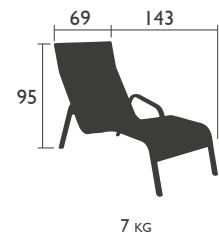

ALIZÉ (continued)

DESIGNED BY PASCAL MOURGUE *

CHAISE LONGUE

EXCLUSIVELY FOR
PROFESSIONAL
MARKETS

8910 - CHAISE LONGUE

Aluminium frame
Batyline® OTF outdoor fabric upholstery: tearproof, stain-resistant, mould-resistant, deformation-resistant
Fixed position
Stacking: x 6 (stacked height: 1404 mm)
Available colours (details on p. 1a)
Accessories: Basics headrest p. 132

LOW table

8960 - LOW TABLE

Aluminium frame
Stacking: x 20 (stacked height: 620 mm)