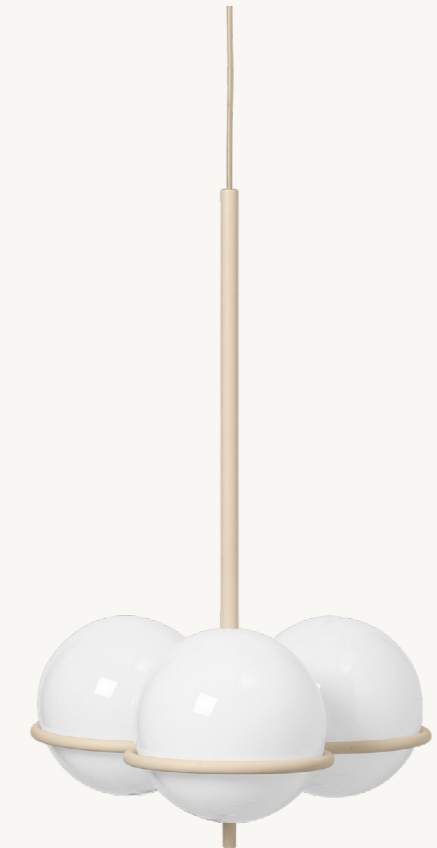

ERA CHANDELIER

PRODUCT INFO

ferm
L I V I N G

ERA CHANDELIER

The Era Chandelier is an elegant statement lamp inspired by the clear lines and geometric shapes of the 20's Art Deco Movement. With three opal glass globes resting effortlessly on a light, powder-coated iron structure, the chandelier has a feminine and delicate expression, which nods to the distinctive era and represents everything we love about timeless design and simplicity in construction. Let the Era Chandelier adorn your hallway, stairways, or light up the conversation at the dinner table.

PRODUCT INFO

Product type:	Chandelier
Origin:	China
Weight:	3 kg
Material:	Powder coated iron. White opal glass
Dimensions:	Ø: 47.6 x H: 20 cm Ø: 18.7 x H: 7.9 in
Design:	ferm LIVING
Care instructions:	Wipe with a damp cloth

1104265567
Eggshell

ERA CHANDELIER

The Era Chandelier is an elegant statement lamp inspired by the clear lines and geometric shapes of the 20's Art Deco Movement.

Life is full of contrasts

As we navigate expectations and dreams in the search for meaning and comfort, we long for a balanced life with room for chaos and calm, moments of reflection and times of joy. A place where we can be ourselves, realise the true value of things and feel at home.