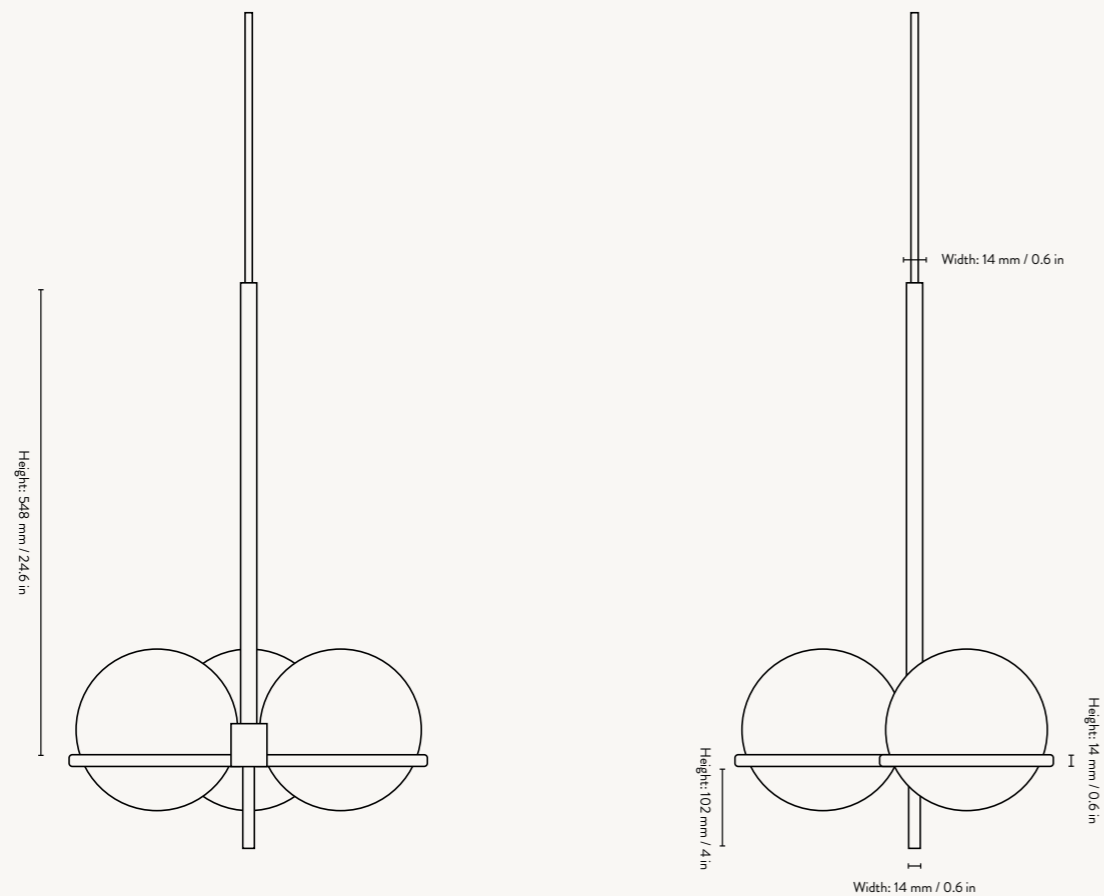

ERA CHANDELIER

PRODUCT INFO

ferm
L I V I N G

ERA CHANDELIER

The Era Chandelier is an elegant statement lamp inspired by the clear lines and geometric shapes of the 20's Art Deco Movement. With three opal glass globes resting effortlessly on a light, powder-coated iron structure, the chandelier has a feminine and delicate expression, which nods to the distinctive era and represents everything we love about timeless design and simplicity in construction. Let the Era Chandelier adorn your hallway, stairways, or light up the conversation at the dinner table.

PRODUCT INFO

Product type:	Chandelier
Origin:	China
Weight:	3 kg
Material:	Powder coated iron. White opal glass
Dimensions:	Ø: 47.6 x H: 20 cm Ø: 18.7 x H: 7.9 in
Design:	ferm LIVING
Care instructions:	Wipe with a damp cloth

1104265567
Eggshell

ERA CHANDELIER

The Era Chandelier is an elegant statement lamp inspired by the clear lines and geometric shapes of the 20's Art Deco Movement.

Life is full of contrasts

As we navigate expectations and dreams in the search for meaning and comfort, we long for a balanced life with room for chaos and calm, moments of reflection and times of joy. A place where we can be ourselves, realise the true value of things and feel at home.