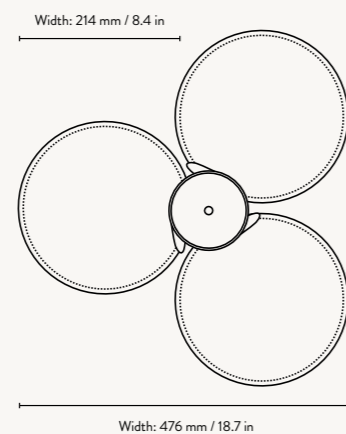

ERA CHANDELIER

The Era Chandelier is an elegant statement lamp inspired by the clear lines and geometric shapes of the 20's Art Deco Movement.

Life is full of contrasts

As we navigate expectations and dreams in the search for meaning and comfort, we long for a balanced life with room for chaos and calm, moments of reflection and times of joy. A place where we can be ourselves, realise the true value of things and feel at home.

Based on a passion for authentic design and clear functionality, we challenge ourselves to shape the future and take pride in creating products that help you balance the contrasts of life.

Our soft forms, rich textures and deep colours allow you to create an authentic and composed atmosphere, while avant-garde shapes, striking patterns and curious details add a touch of the unexpected.

From our base in Copenhagen, we work with artisans around the world, fusing our Scandinavian mindset with global skills and traditions. We take our responsibility to people and the planet seriously and expect the same of our partners.

We create collections of furniture, accessories and lighting, so you can create space to feel comfortably you.

Welcome home.