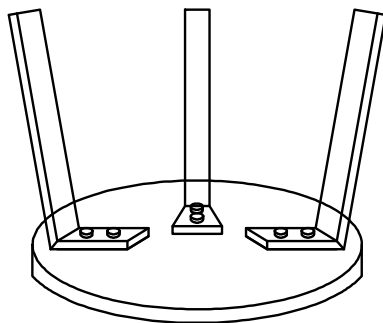

ASSEMBLY INSTRUCTION -2200018 COFFEE TABLE MUNDU SET OF 2

STEP-1

STEP-2

STEP-3

STEP-4

S.NO.	COMPONENT	QTY.
1.	TABLE TOP	02
2.	LEG	06
3.	BOLT	12
4.	TOOL FOR FIXING	01