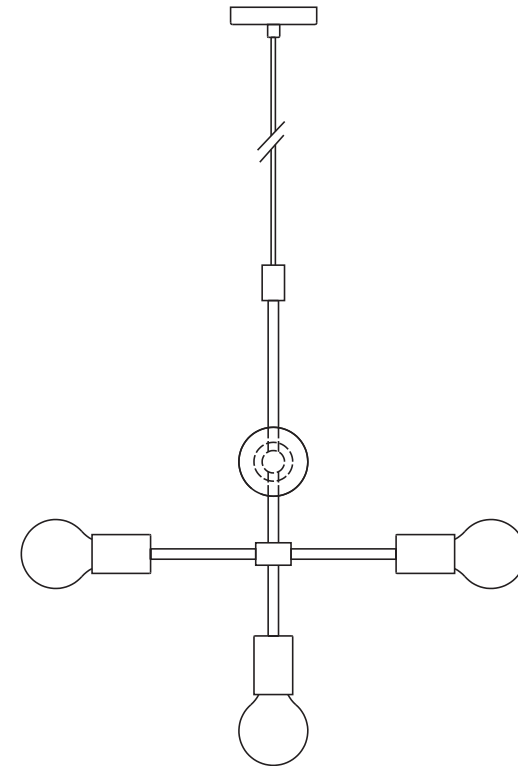

If the external flexible cable or cord of this luminaire is damaged, it shall be exclusively replaced by the manufacturer or his service agent or a similar qualified person in order to avoid a hazard.

Designed by 365° North
Bolia.com
 new scandinavian design

PIPER 5

Designed by 365° North
Bolia.com
 new scandinavian design