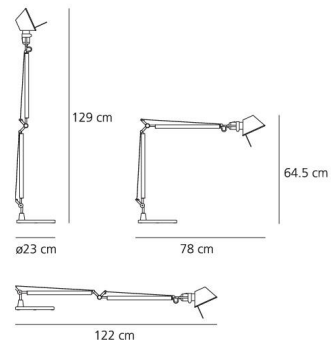

#### FEATURES

Product name:	Tolomeo tavolo - Halo Black
Article Code:	A004430
Colour:	Black
Material:	Polished Aluminium
Series:	Design

#### DIMENSIONS

Length:	cm 78
Height:	cm 64.5
Base Diameter:	cm 23
Max Extension Height:	cm 129
Max Extension Length:	cm 122
Cutout shape:	

#### DIMENSIONS