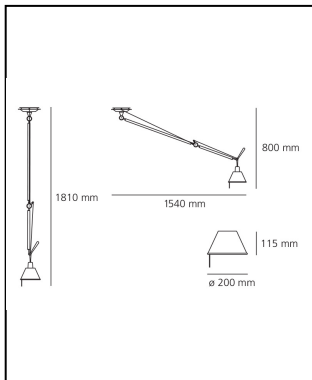

LUMINAIRE

- Watt: **100W**
- Voltage: **220V-240V**
- Delivered lumens output: **804lm**
- Efficiency: **58%**
- Efficacy: **8.04lm/W**
- CRI: **100**

Notes

Possibility to mount LED source on E27 Socket. Complete lamp consists of body lamp + accessories

DESCRIPTION

Cantilevered arms in polished aluminium; joints in polished aluminium; diffuser in matt aluminium or in parchment paper or silk satin fabric or stainless steel ring. The code refers to the luminaire's body only

PRODUCT CODE: 0629000A

FEATURES

- Article Code: **0629000A**
- Colour: **Aluminium**
- Installation: **Suspension**
- Material: **Aluminium**
- Series: **Design Collection**
- design by: **Michele De Lucchi, Giancarlo Fassina**

DIMENSIONS

- Height: **cm 80**
- Diameter: **cm 20**
- Max Height from ceiling: **cm 181**
- Max Extension Length: **cm 154**

NOT INCLUDED SOURCES

- Category: **HALO**
- Number: **1**
- Lbs: **Qt32**
- Watt: **150W**
- Socket: **E27**
- Color Rendering: **1a**
- Color temperature (K): **2900K**
- Duration (h): **2000h**