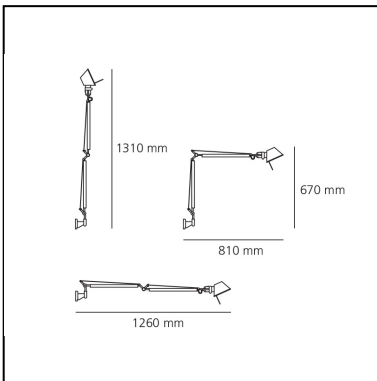

Tolomeo Wall - Black - Body Lamp

Michele De Lucchi
Giancarlo Fassina

LUMINAIRE

- Watt: **10,5W**
- Voltage: **220V-240V**
- Delivered lumens output: **615lm**
- Efficiency: **58%**
- Efficacy: **61.49lm/W**
- CRI: **80**

Notes

Possibility to mount LED source on E27 Socket. Complete lamp consists of body lamp + accessories

DESCRIPTION

Cantilevered arms in polished aluminium; diffuser in black aluminium; joints and wall support in polished aluminium. System of spring balancing. The code refers to the luminaire's body only

PRODUCT CODE: A004430

FEATURES

- Article Code: **A004430**
- Colour: **Black**
- Installation: **Wall**
- Material: **Aluminium**
- Series: **Design Collection**
- design by: **Michele De Lucchi, Giancarlo Fassina**

DIMENSIONS

- Length: **cm 81**
- Height: **cm 67**
- Max Extension Height: **cm 131**
- Max Extension Length: **cm 126**

SOURCES NOT INCLUDED

- Category: **LED RETROFIT**
- Number: **1**
- Watt: **8W**
- Socket: **E27**