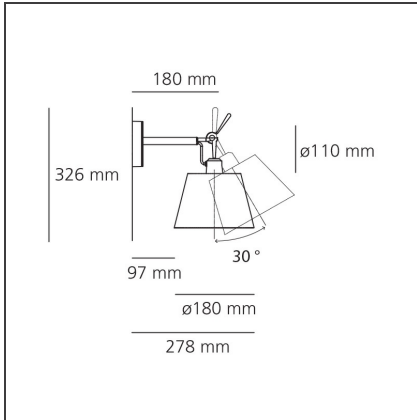

Tolomeo wall diffuser 18

IP20     

Dimmerable: +  -

TECHNICAL DRAWINGS

DESIGN BY

Michele De Lucchi, Giancarlo Fassina

DESCRIPTION

Arm and wall support in polished aluminium; diffuser in parchment paper on a plastic frame. The code refers to the luminaire's body only

FEATURES

Article Code:	1183010A	Material:	Aluminium, parchment paper or satin
Colour:	Alluminium	Series:	Design
Installation:	Wall		

DIMENSIONS

Length:	cm 27.8
Height:	cm 32.6
Base Diameter:	cm 11
Rotation:	cm 30

LUMINAIRE

Watt:	46W	Delivered lumens output (lm):	630lm
Voltage:	220V-240V	CCT:	2800K

Notes

Possibility to mount LED source on E14 Socket

ACCESSORIES

TOLOMEO PARETE
DIFFUSORE RASO
D.180*
0781040A

TOLOMEO PARETE
DIFF.CARTA
PERGAM.D.180*
0780040A