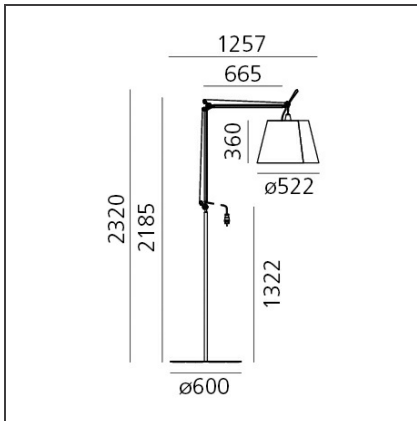

Tolomeo Paralume Outdoor Floor

IP44

DESIGN BY

Michele De Lucchi, Giancarlo Fassina

DESCRIPTION

“The Tolomeo family is expanded to include a new outdoor product. The light source is enclosed in a diffusing cap fitted inside a transparent IP65 plastic unit that recalls old lampposts, in use when light was produced from oil. The structural elements of Tolomeo were strengthened and consolidated to resist to the increased stress. The family is also enriched with a shade to adapt the lamp for use on terraces or in domestic outdoor locations.” Michele De Lucchi Once again Tolomeo is a testimonial of the uniqueness of Artemide: its design competence, technology, and care for man and the planet are simply conveyed through a product that, after 30 years, can still illuminate the future with the same impact. The iconic lamp comes in the floor, suspension, and hook version, with materials and finishes ideal for outdoor use. The family is now a more comprehensive system, capable to address indoor and outdoor, public and private needs. Tolomeo Mega Outdoor is produced in the larger size (diffuser diameter: 50 cm) to adjust to the perceptive proportions of broader and open spaces. The diffuser is coated with the Thuia fabric by Paola Lenti, a durable and washable plastic material that looks like natural jute. However, Tolomeo Mega Outdoor is designed for use without a diffuser, with the exposed opal glass diffusing unit covering the source and ensuring IP protection: in this version it looks like a traditional lamppost.

TECHNICAL DRAWINGS

FEATURES

Article Code:	T076100	Material:	Aluminum, steel
Installation:	Floor, Suspension	Series:	Outdoor
Environment:	Outdoor	Emission:	Direct

DIMENSIONS

Base Diameter:	cm 60
Max Extension Height:	cm 2.3