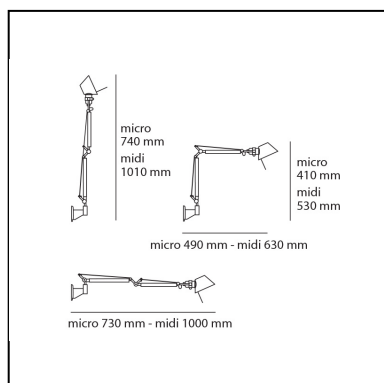

Tolomeo Micro Wall - Aluminium - Body Lamp

Michele De Lucchi
Giancarlo Fassina

LUMINAIRE

- Watt: **40W**
- Voltage: **220V-240V**
- Delivered lumens output: **244lm**
- Efficiency: **57%**
- Efficacy: **6.1lm/W**
- CRI: **100**

Notes

Possibility to mount LED source on E14 Socket. Complete lamp consists of body lamp + accessories

DESCRIPTION

Cantilevered arms in polished aluminium; diffuser in anodised aluminium; joints and wall support in polished aluminium. System of spring balancing. The code refers to the luminaire's body only

PRODUCT CODE: A010900

FEATURES

- Article Code: **A010900**
- Colour: **Aluminium**
- Installation: **Wall**
- Material: **Aluminium**
- Series: **Design Collection**
- design by: **Michele De Lucchi, Giancarlo Fassina**

DIMENSIONS

- Length: **cm 49**
- Height: **cm 41**
- Max Extension Height: **cm 74**
- Max Extension Length: **cm 73**

NOT INCLUDED SOURCES

- Category: **HALO**
- Number: **1**
- Lbs: **Qt26**
- Watt: **46W**
- Socket: **E14**
- Color Rendering: **1a**
- Color temperature (K): **3000K**

ALTERNATIVE SOURCES