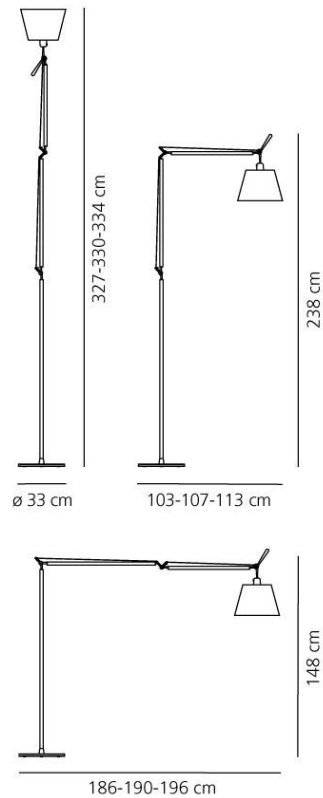

PRODUCT DATA SHEET

Tolomeo Floor Mega - Halo - Black - Dimmer

DESIGN BY :

MicheleDe Lucchi,GiancarloFassina
2011

MATERIALS :

Polished aluminium, fabric and plastic

DESCRIPTION :

Black polished aluminium base and cantilevered arms; diffuser in black fabric on a plastic/metallic frame; joints in polished aluminium. Diffuser adjustable in all directions. System of spring balancing.

Diffuser available in three sizes.

Light emission

Dimmer

TECHNICAL DATA SHEET

FEATURES

Product name:	Tolomeo Floor Mega - Halo - Black - Dimmer
Article Code:	0778030A
Colour:	Black
Material:	Polished aluminium, fabric and plastic
Support:	Base
Support colour:	Black
Series:	Design

DIMENSIONS

Length:	cm 103
Height:	cm 148
Cutout width:	cm 32
Base Diameter:	cm 33
Max Extension Height:	cm 327
Max Extension Length:	cm 186
Cutout shape:	

LAMPS NOT INCLUDED

Category:	HALO
Number:	1
Lbs:	Qt32
Watt:	150
Socket:	E27
Type:	Hsgsb/c
Luminous Flux (lm):	2870 lm
Colour Rendering:	1a
Colour temperature (K):	2900 K
Duration (h):	2000

DIMENSIONS

LAMP

Dimmer

LUMINAIR

Watt:
Voltage:

105 W
220V-240V

TOLOMEO MEGA
BASE+ASTA0779010A

TOLOMEO MEGA
BASE+ASTA
NERO0779030A