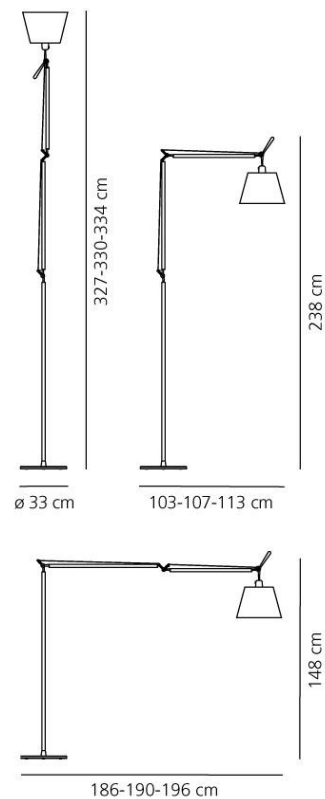

PRODUCT DATA SHEET

Tolomeo Floor Mega - Halo -Black - On/Off

DESIGN BY :

MicheleDe Lucchi,GiancarloFassina
2011

MATERIALS :

Polished aluminium, fabric and plastic

DESCRIPTION :

Black polished aluminium base and cantilevered arms; diffuser in black fabric on a plastic/metallic frame; joints in polished aluminium. Diffuser adjustable in all directions. System of spring balancing.

Diffuser available in three sizes.

Light emission

TECHNICAL DATA SHEET

FEATURES

Product name:	Tolomeo Floor Mega - Halo -Black - On/Off
Article Code:	0564030A
Colour:	Black
Material:	Polished aluminium, fabric and plastic
Support:	Base
Support colour:	Black
Series:	Design

DIMENSIONS

Length:	cm 103
Height:	cm 148
Cutout width:	cm 32
Base Diameter:	cm 33
Max Extension Height:	cm 327
Max Extension Length:	cm 186
Cutout shape:	

LAMPS NOT INCLUDED

Category:	HALO
Number:	1
Lbs:	Qt32
Watt:	150
Socket:	E27
Type:	Hsgsbt/c
Luminous Flux (lm):	2870 lm
Colour Rendering:	1a
Colour temperature (K):	2900 K
Duration (h):	2000

DIMENSIONS

LAMP

Voltage:

220V-240V

TOLOMEO MEGA
BASE+ASTA0779010A

TOLOMEO MEGA
BASE+ASTA
NERO0779030A

TOLOMEO MEGA
DIFF.PERG.3200780010A

TOLOMEO MEGA
DIFF.PERG.3600780020A