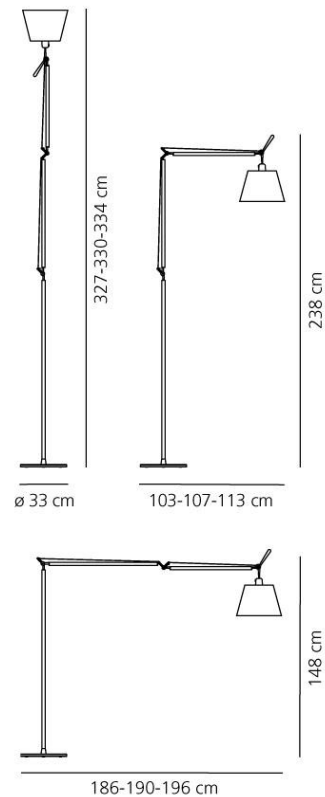

PRODUCT DATA SHEET

Tolomeo Floor Mega - Halo - Alluminium - OnOff

DESIGN BY :

MicheleDe Lucchi,GiancarloFassina
2002

MATERIALS :

Polished aluminium, parchment paper and plastic

DESCRIPTION :

Polished aluminium base and cantilevered arms; diffuser in parchment paper on a plastic frame; joints in polished aluminium. Diffuser adjustable in all directions. System of spring balancing.

Diffuser available in three sizes.

Light emission

TECHNICAL DATA SHEET

FEATURES

Product name:	Tolomeo Floor Mega - Halo - Alluminium - OnOff
Article Code:	0564010A
Colour:	Alluminium
Material:	Polished aluminium, parchment paper and plastic
Support:	Base
Support colour:	Aluminium
Series:	Design

DIMENSIONS

Length:	cm 103
Height:	cm 148
Cutout width:	cm 32
Base Diameter:	cm 33
Max Extension Height:	cm 327
Max Extension Length:	cm 186
Cutout shape:	

LAMPS NOT INCLUDED

Category:	HALO
Number:	1
Lbs:	Qt32
Watt:	150
Socket:	E27
Type:	Hsgsbt/c
Luminous Flux (lm):	2870 lm
Colour Rendering:	1a
Colour temperature (K):	2900 K
Duration (h):	2000

DIMENSIONS

LAMP

Watt:

105 W

TOLOMEO MEGA
BASE+ASTA0779010A

TOLOMEO MEGA
BASE+ASTA
NERO0779030A

TOLOMEO MEGA
DIFF.PERG.3200780010A

TOLOMEO MEGA
DIFF.PERG.3600780020A