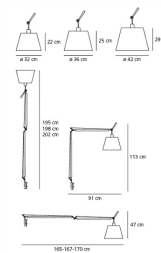

PRODUCT DATA SHEET

Tolomeo Mega Table - Halo - Alluminium with switch on/off

DESIGN BY :

MicheleDe Lucchi,GiancarloFassina

MATERIALS :

DESCRIPTION :

Materials: cantilevered arms in polished aluminium; diffuser in parchment paper, in silk satin or in black fabric on a plastic frame; joints and clamp in polished aluminium. Specification: diffuser, available in three sizes, adjustable in all directions. System of spring balancing.

Light emission

TECHNICAL DATA SHEET

FEATURES

Product name: Tolomeo Mega Table - Halo - Alluminium with switch on/off
Article Code: 0564010A
Colour: Alluminium
Series: Design

DIMENSIONS

Length: cm 17
Height: cm 20.2
Cutout shape:

LAMPS NOT INCLUDED

Category: HALO
Number: 1
Lbs: Qt32
Watt: 150 W
Socket: E27
Type: Hsgsbt/c
Luminous Flux (lm): 2870 lm
Colour Rendering: 1a
Colour temperature (K): 2900 K
Duration (h): 2000

DIMENSIONS