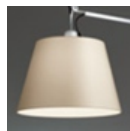

TOLOMEO MEGA
DIFF.PERG.4200780030A