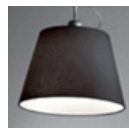

TOLOMEO MEGA
DIFF.TESSUTO NRO
D.3600772020A