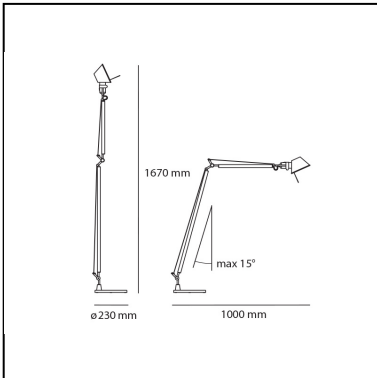

Tolomeo Reading Floor - Black - Body Lamp

Michele De Lucchi
Giancarlo Fassina

IP20     

LUMINAIRE

- Watt: **10,5W**
- Voltage: **220V-240V**
- Delivered lumens output: **615lm**
- Efficiency: **58%**
- Efficacy: **61.49lm/W**
- CRI: **80**

Notes

Possibility to mount LED source on E27 Socket. Complete lamp consists of body lamp + accessories

DESCRIPTION

The code is referred to the body lamp only

PRODUCT CODE: A013930

FEATURES

- Article Code: **A013930**
- Colour: **Black**
- Installation: **Floor**
- Material: **Aluminium, steel**
- Series: **Design Collection**
- design by: **Michele De Lucchi, Giancarlo Fassina**

DIMENSIONS

- Base Diameter: **cm 23**
- Max Extension Height: **cm 167**
- Max Extension Length: **cm 100**
- Glow Wire Test: **N/D°**

SOURCES NOT INCLUDED

- Category: **LED RETROFIT**
- Number: **1**
- Watt: **8W**
- Socket: **E27**