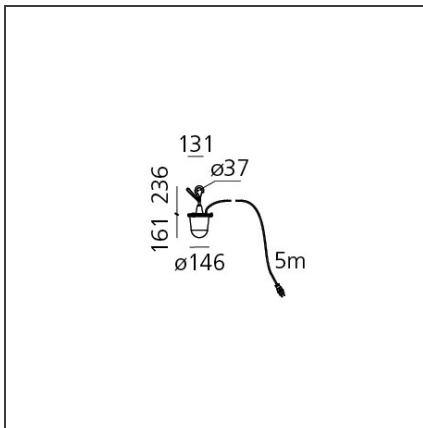

TECHNICAL DRAWINGS

FEATURES

Article Code:	T078500	Material:	Aluminum, steel
Colour:	Alluminium	Series:	Outdoor
Installation:	Floor, Suspension	Emission:	Direct
Environment:	Outdoor		

DIMENSIONS

Height: cm 19.8

INCLUDED SOURCES

Category:	LED	Color temperature (K):	3000 K
Number:	1	CRI:	80
Watt:	20 W		
Delivered lumens output (lm):	1865 lm		
Type:	0		
Class:	A		

LUMINAIRE

Watt:	20W	Delivered lumens output (lm):	1613lm
		CCT:	3000K
		Efficiency:	93%
		Efficacy:	80.55lm/W
		CRI:	80