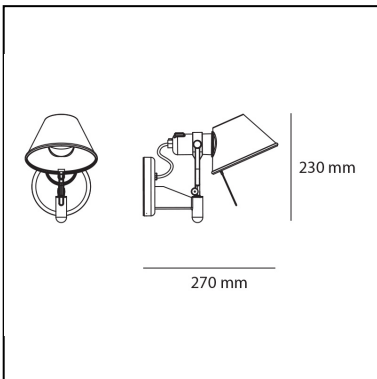

Tolomeo Faretto - with switch on-off

Michele De Lucchi
Giancarlo Fassina

LUMINAIRE

- Watt: **10,5W**
- Voltage: **220V-240V**
- Delivered lumens output: **615lm**
- Efficiency: **58%**
- Efficacy: **61.49lm/W**
- CRI: **80**

Notes

Possibility to mount LED source on E27 Socket

DESCRIPTION

Wall support in polished aluminium; diffuser in matt anodised aluminium.

PRODUCT CODE: A029250

FEATURES

- Article Code: **A029250**
- Colour: **Aluminium**
- Installation: **Wall**
- Material: **Aluminium**
- Series: **Design Collection**
- design by: **Michele De Lucchi, Giancarlo Fassina**

DIMENSIONS

- Height: **cm 23**
- Depth: **cm 25**

SOURCES NOT INCLUDED

- Category: **LED RETROFIT**
- Number: **1**
- Watt: **8W**
- Socket: **E27**