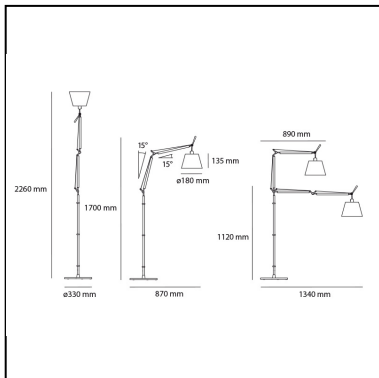

SOURCES NOT INCLUDED

- Category: **LED RETROFIT**
- Number: **1**
- Watt: **8W**
- Socket: **E27**

LUMINAIRE

- Watt: **7,5W**
- Voltage: **220V-240V**
- Delivered lumens output: **816lm**
- Efficiency: **77%**
- Efficacy: **116.58lm/W**
- CRI: **80**

Notes

System of spring balancing. The diffuser normally used, remains vertical regardless of the angle of the arm. Possibility to mount LED source on E27 Socket. Complete lamp consists of body lamp + accessories