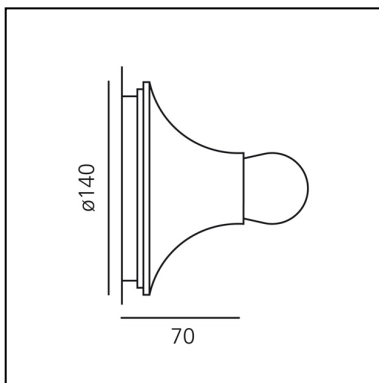

## LUMINAIRE

- Watt: **30W**
- Voltage: **220V-240V**

## FEATURES

- Article Code: **A048150**
- Colour: **Anthracite grey**
- Installation: **CeilingWall**
- Material: **Polycarbonate**
- Series: **Design Collection**
- Environment: **Indoor**
- Area contract: **Residential**
- Emission: **Direct**
- design by: **Vico Magistretti**

## DIMENSIONS

- Width: **cm 7**
- Diameter: **cm 14**