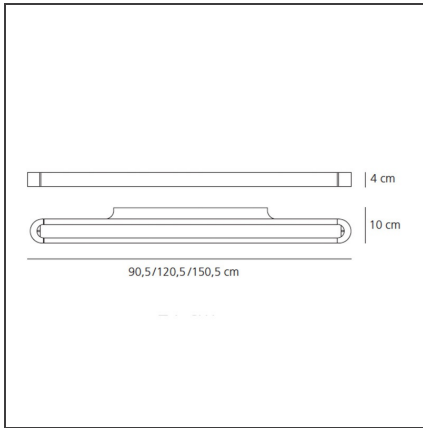

Talo parete 90 LED Silver - Dimmable

IP20

Dimmerable: + -

DESIGN BY

Neil Poulton

DESCRIPTION

TECHNICAL DRAWINGS

FEATURES

Article Code:	1916020A	Material:	Aluminium, methacrylate, polycarbonate
Colour:	Silver	Series:	Design
Installation:	Wall	Area contract:	Hospitality, null
Environment:	Indoor	Emission:	Direct/indirect

DIMENSIONS

Length:	cm 90.5	Glow Wire Test:	750°C
Width:	cm 10		
Height:	cm 4		

INCLUDED SOURCES

Category:	LED	Color temperature (K):	3000K
Number:	1		
Watt:	32W		
Type:	0		
Class:	A		

LUMINAIRE

Power Supply:	Electronic Integrated	Delivered lumens output (lm):	3707lm
Watt:	32W	CCT:	3000K
Voltage:	220V-240V	Efficiency:	79%
		Efficacy:	115.84lm/W
		CRI:	80
		Dimmable Typology:	Push